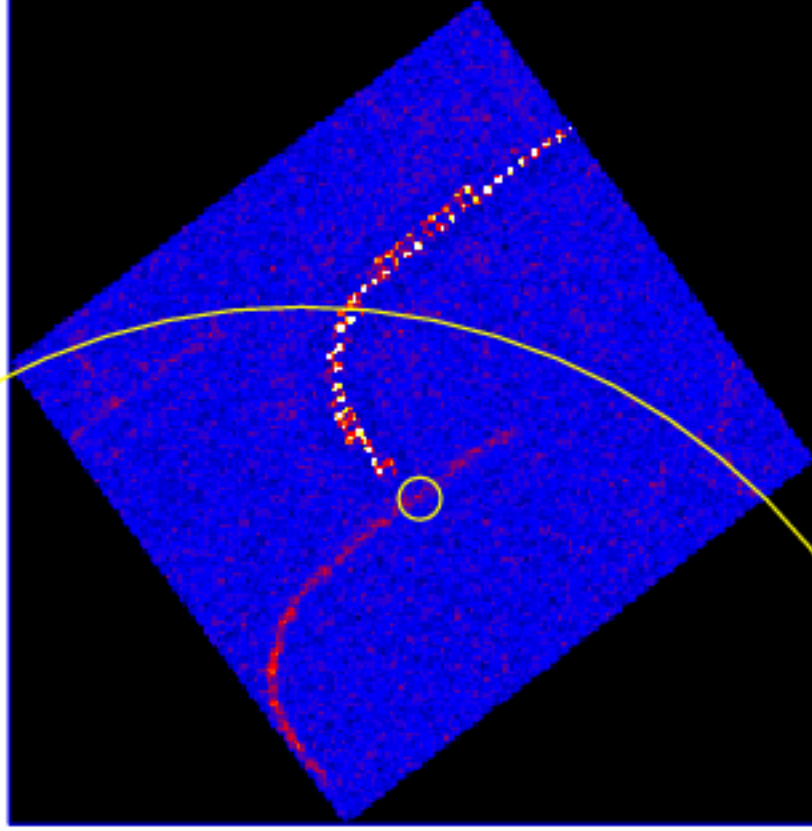

UVOT Finding Chart

OBSID 01192252000 / DATE-OBS 2023-09-16T04:22:23.1

36:00.0
30.0
-16:37:00.0
30.0
38:00.0
30.0
39:00.0

34.0 16:18:30.0 26.0 22.0
RA (J2000)