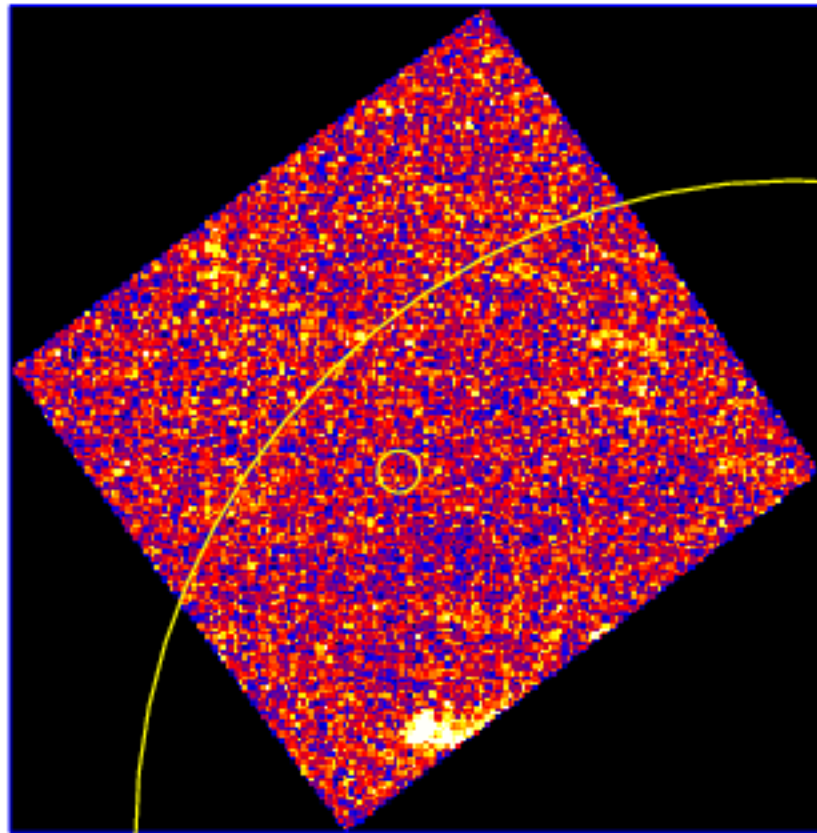

# UVOT Finding Chart

OBSID 01192234000 / DATE-OBS 2023-09-16T02:51:56.8

-15:50:00.0

30.0

51:00.0

30.0

52:00.0

30.0