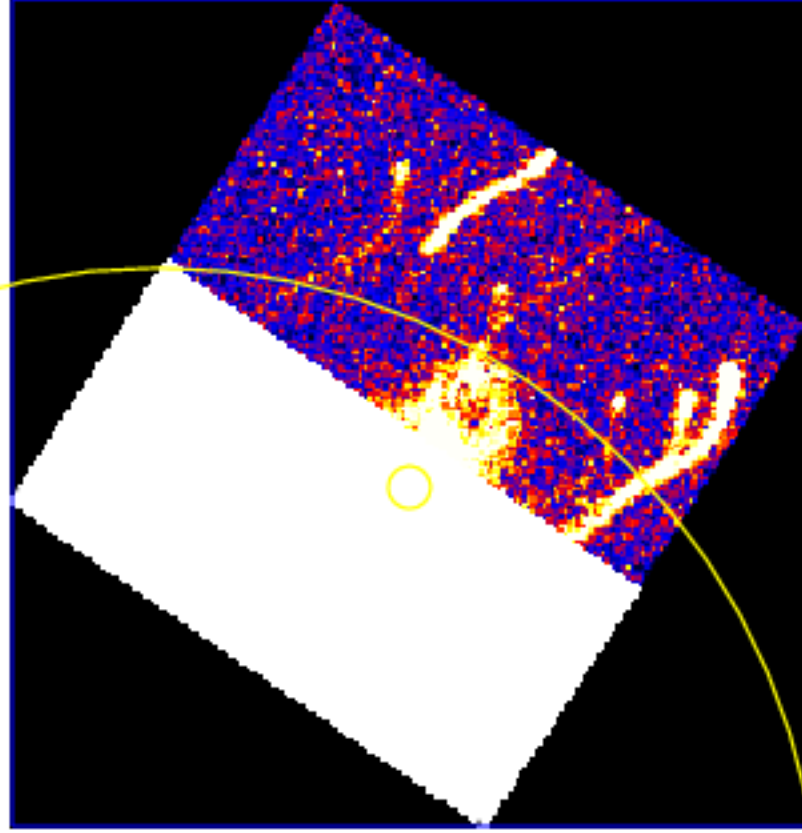

UVOT Finding Chart

OBSID 01191903000 / DATE-OBS 2023-09-13T16:46:51.7

44.0 19:58:40.0 36.0 32.0 28.0

RA (J2000)