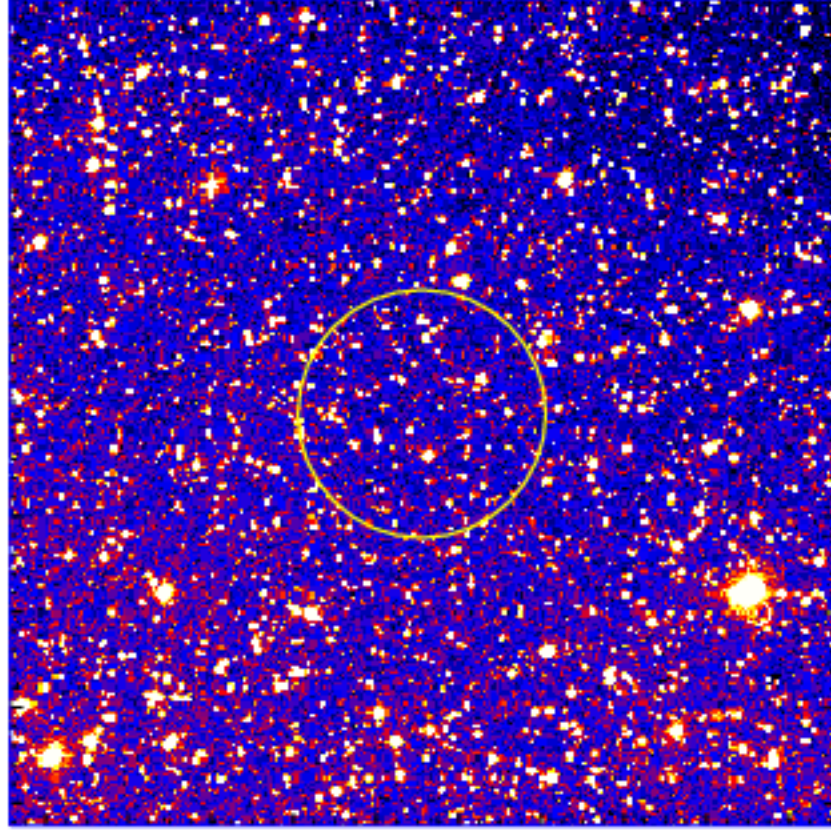

UVOT Finding Chart

OBSID 01187199000 / DATE-OBS 2023-08-25T18:14:26.9

22:00.0
20:00.0
18:00.0
16:00.0
14:00.0
12:00.0
22:10:00.0
08:00.0
06:00.0
04:00.0

5:36:00.0 40.0 20.0 35:00.0

RA (J2000)