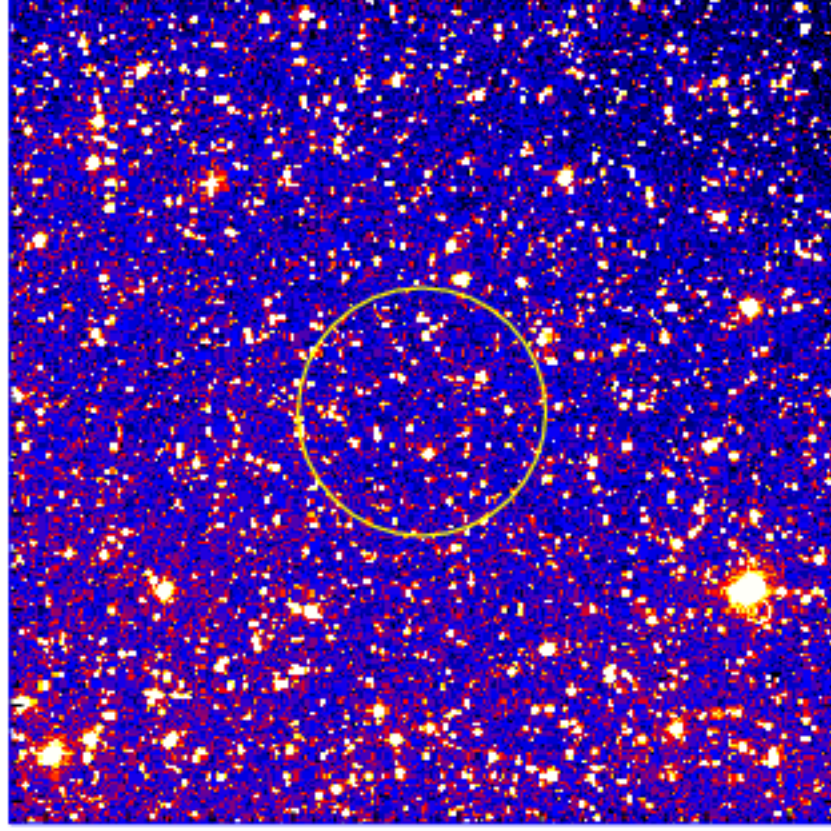

# UVOT Finding Chart

OBSID 01187199000 / DATE-OBS 2023-08-25T18:02:30.5

22:00.0  
20:00.0  
18:00.0  
16:00.0  
14:00.0  
12:00.0  
22:10:00.0  
08:00.0  
06:00.0  
04:00.0

Dec (J2000)

5:36:00.0 40.0 20.0 35:00.0