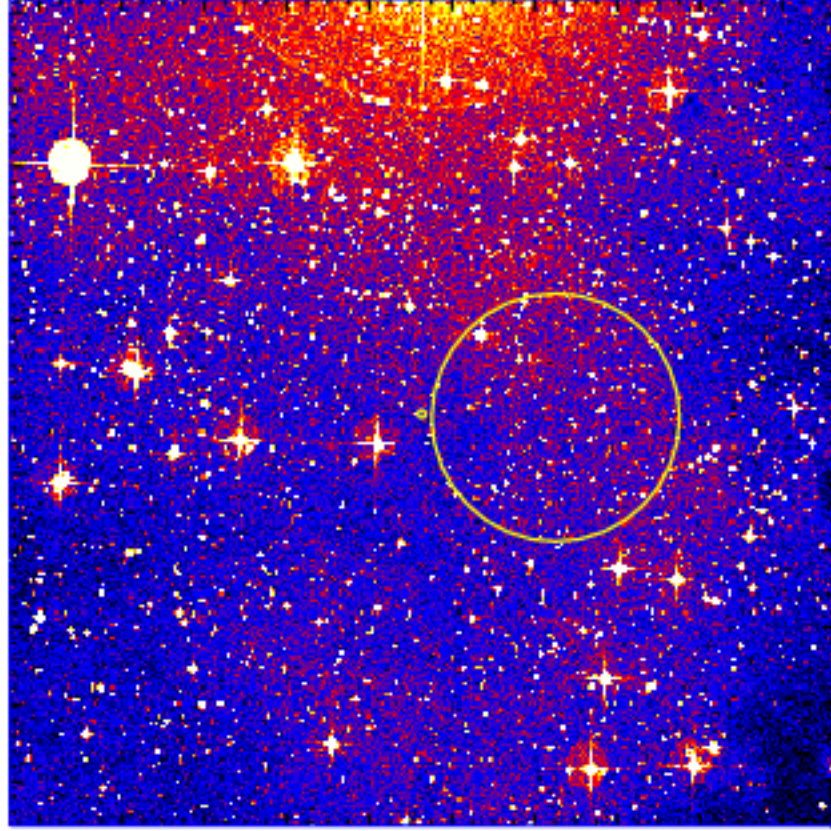

UVOT Finding Chart

OBSID 01186294000 / DATE-OBS 2023-08-20T19:31:35.7

-41:56:00.0

58:00.0

-42:00:00.0

02:00.0

04:00.0

06:00.0