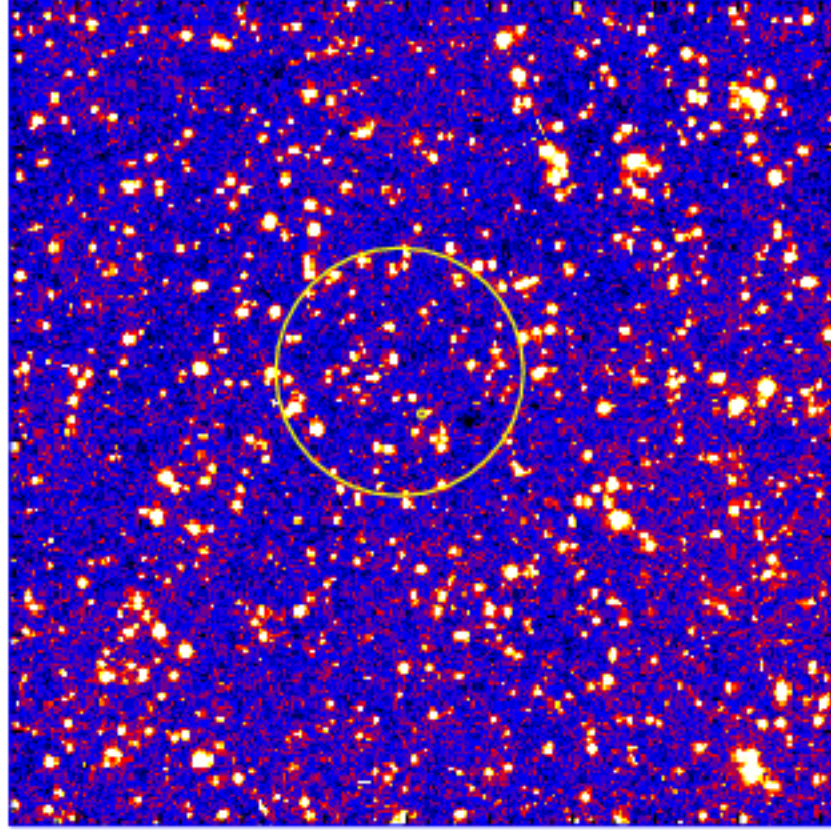

UVOT Finding Chart

OBSID 01182085000 / DATE-OBS 2023-08-02T06:52:11.4

Dec (J2000)

42:00.0
40:00.0
38:00.0
36:00.0
34:00.0
32:00.0
19:30:00.0
28:00.0
26:00.0
24:00.0

20.0 5:05:00.0 40.0 04:20.0

RA (J2000)

400 3600 3800 4000 4200 4400 4600