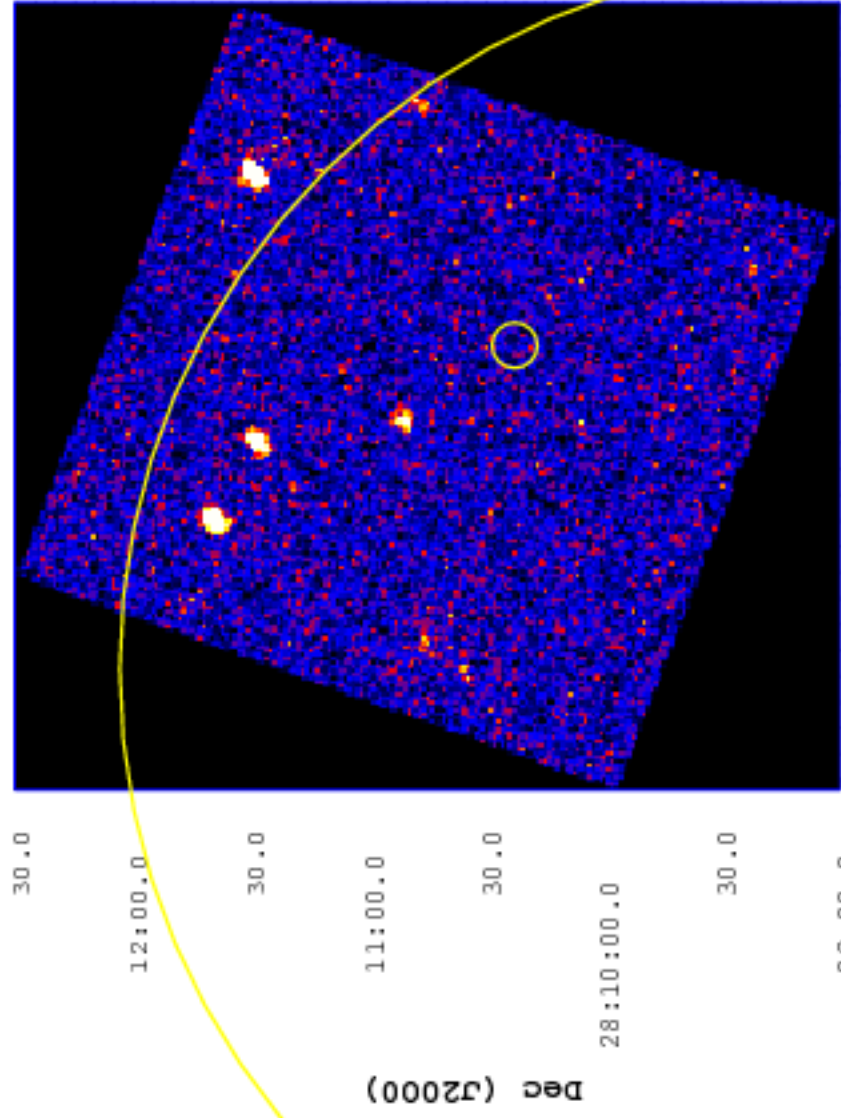

# UVOT Finding Chart

OBSID 01181187000 / DATE-OBS 2023-07-28T02:55:46.8

30.0

12:00.0

30.0

11:00.0

30.0

28:10:00.0

30.0

09:00.0

08.0 04.0 22:54:00.0

RA (J2000)