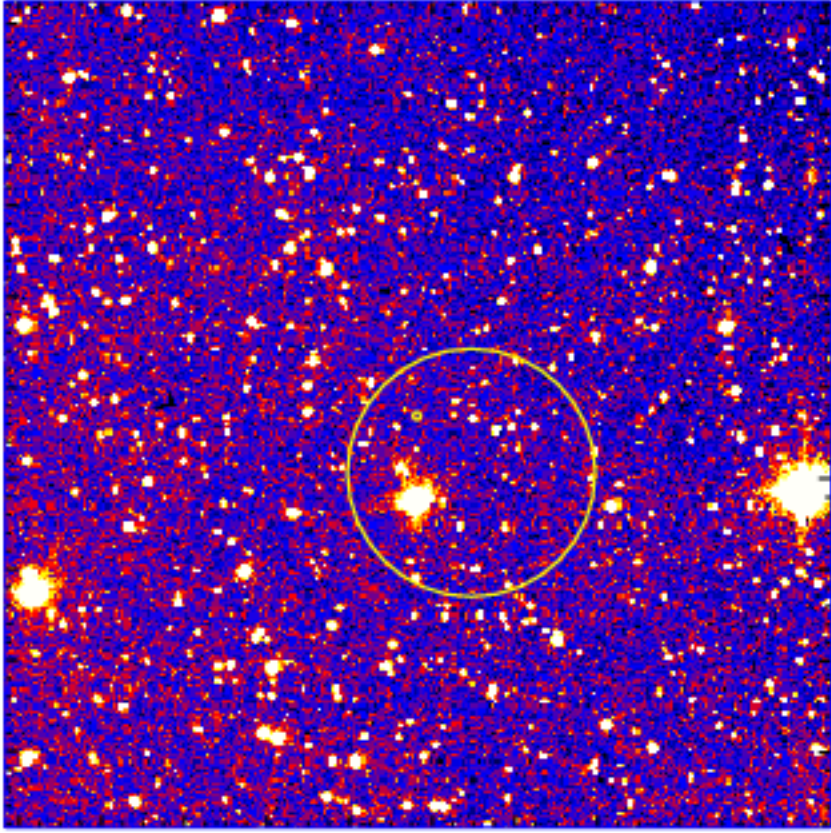

UVOT Finding Chart

OBSID 01181187000 / DATE-OBS 2023-07-28T02:55:46.8

Dec (J2000)

20:00.0
18:00.0
16:00.0
14:00.0
12:00.0
28:10:00.0
08:00.0
06:00.0
04:00.0
02:00.0

40.0 20.0 22:54:00.0 40.0 53:20.0

RA (J2000)