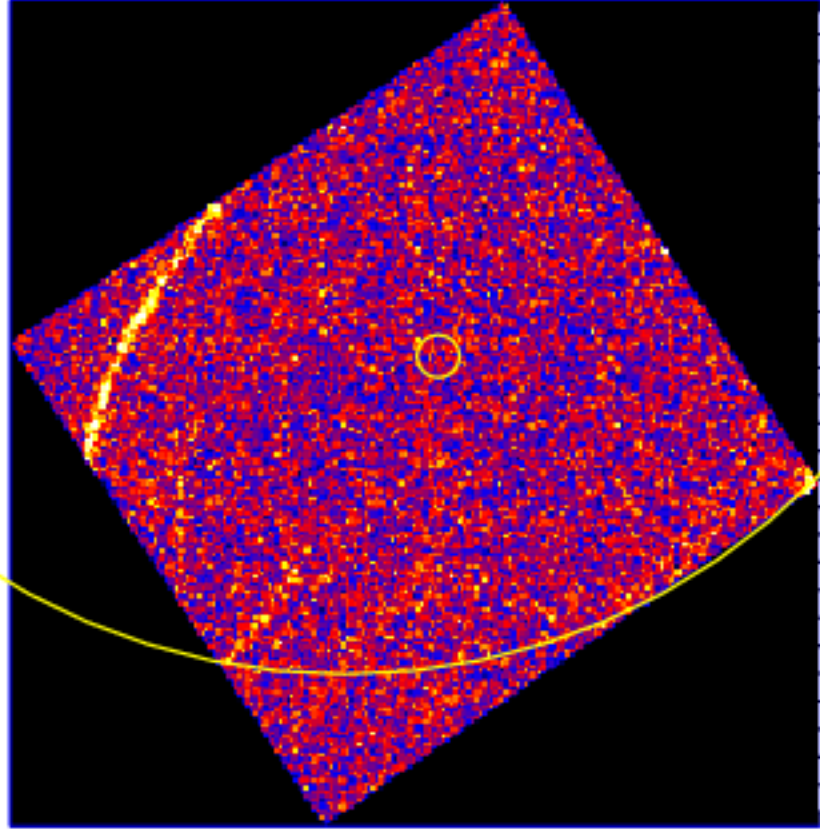

# UVOT Finding Chart

OBSID 01180063000 / DATE-OBS 2023-07-20T08:02:12.9

40.0 3:12:30.0 20.0

RA (J2000)

55:00.0

30.0

54:00.0

30.0

59:53:00.0

30.0

52:00.0

51:30.0

2

4

6

8