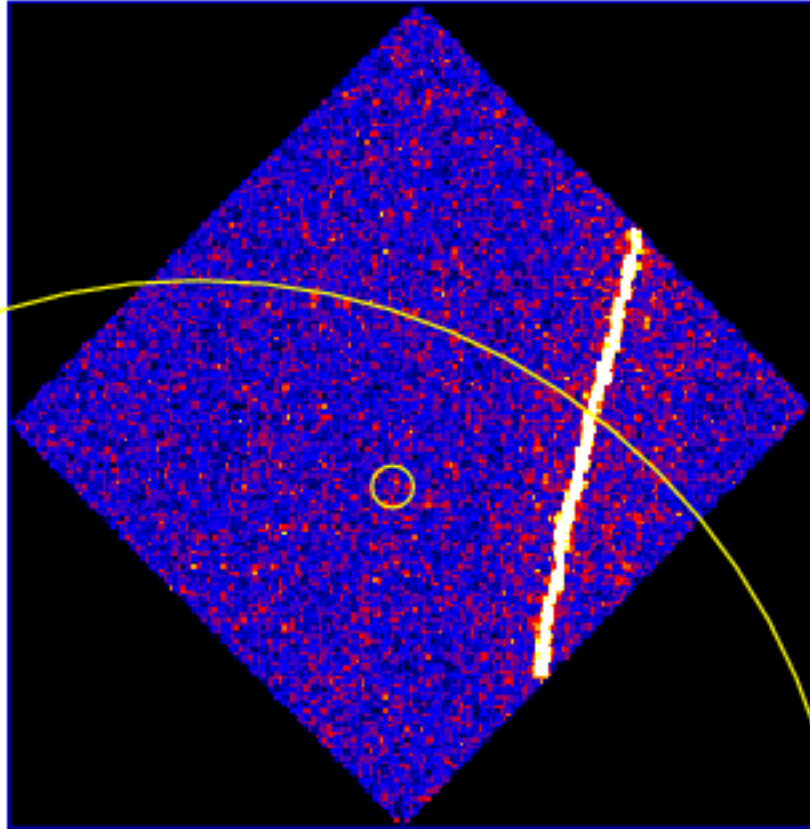

UVOT Finding Chart

OBSID 01180055000 / DATE-OBS 2023-07-20T07:24:13.3

43:00.0
30.0
-12:44:00.0
30.0
45:00.0
30.0
46:00.0

Dec (J2000)

48.0 44.0 16:23:40.0 36.0

RA (J2000)