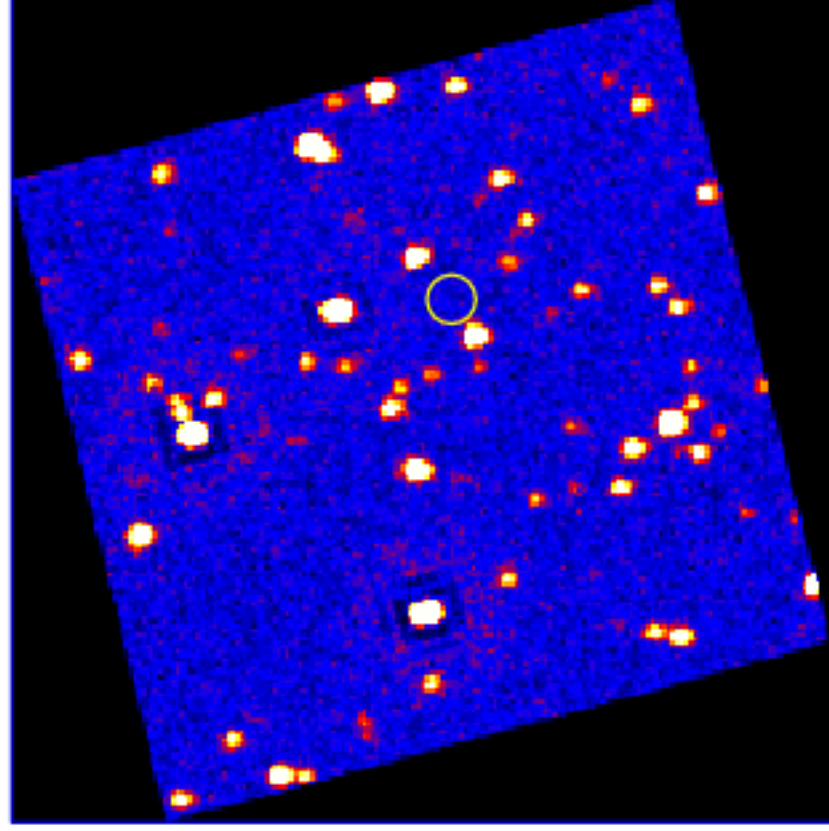

UVOT Finding Chart

OBSID 01167973000 / DATE-OBS 2023-05-10T12:08:11.9

28:00.0

30.0

34:27:00.0

30.0

26:00.0

25:30.0

38.0 34.0 21:12:30.0 26.0

RA (J2000)

10

20

30

40

50