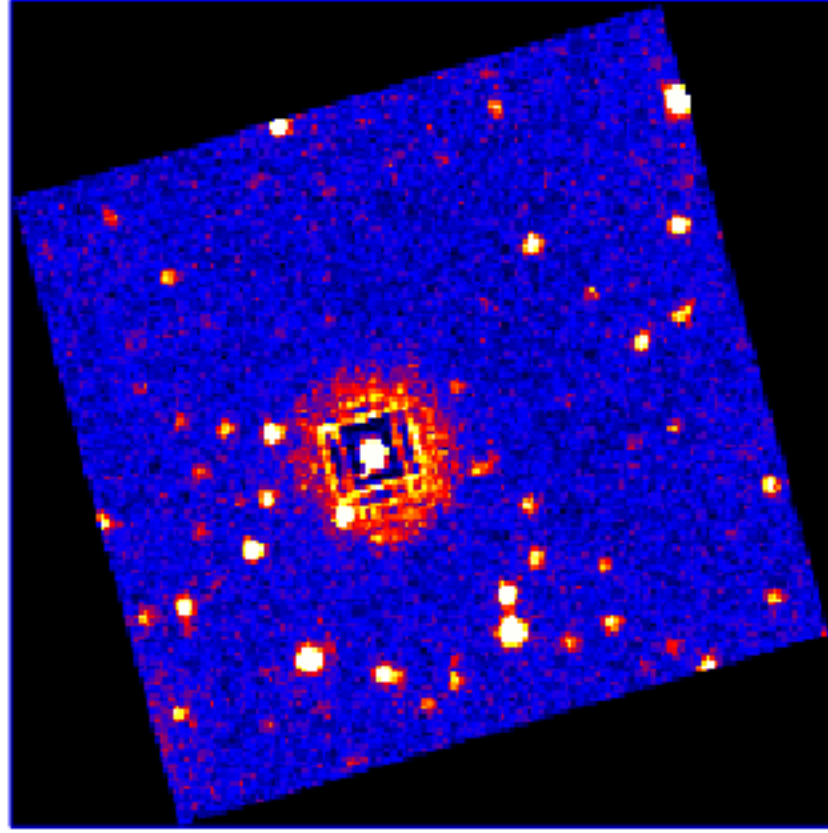

UVOT Finding Chart

OBSID 01167266001 / DATE-OBS 2023-05-06T15:44:44.6

34:00.0

30.0

44:33:00.0

30.0

32:00.0

30.0