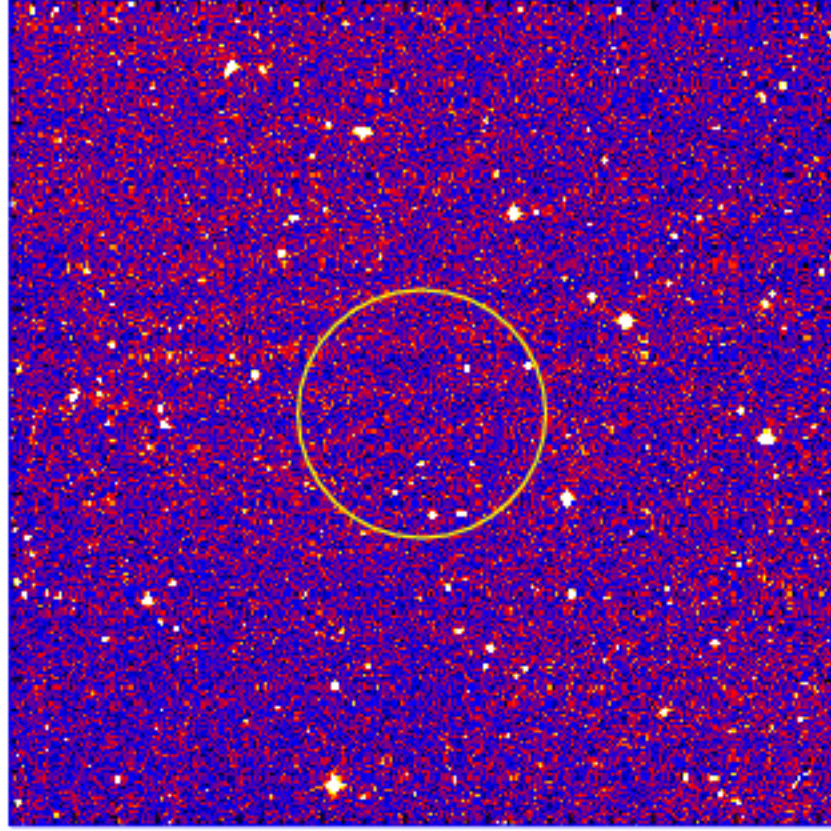

# UVOT Finding Chart

OBSID 0116418000 / DATE-OBS 2023-04-14T16:29:21.8

16:00.0

14:00.0

12:00.0

10:00.0

08:00.0

06:00.0