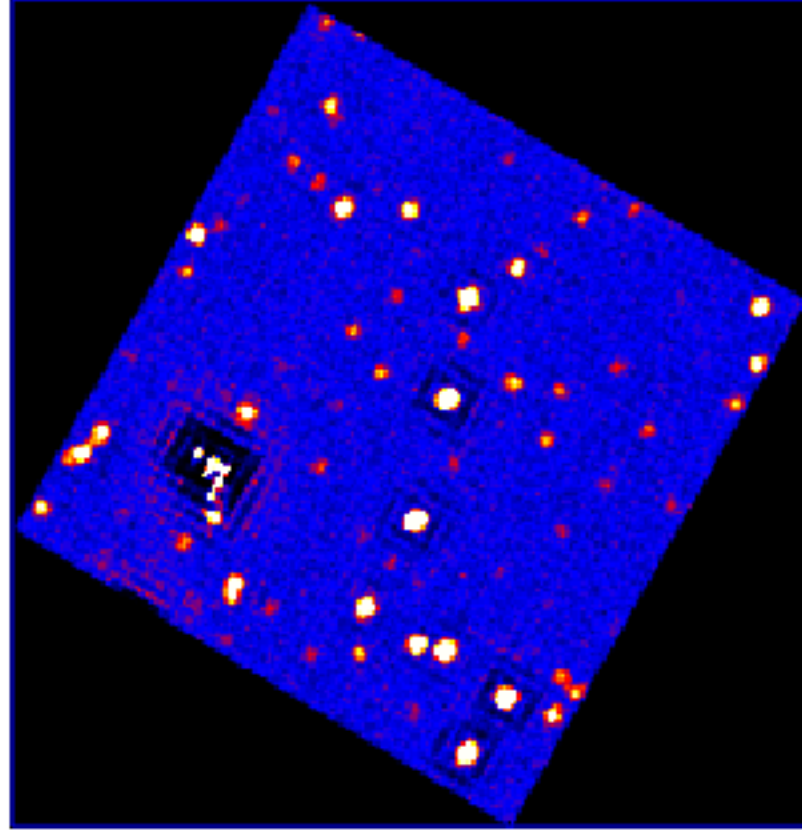

UVOT Finding Chart

OBSID 01163401000 / DATE-OBS 2023-04-09T05:03:54.2

30.0

52:00.0

30.0

51:00.0

30.0

52:50:00.0