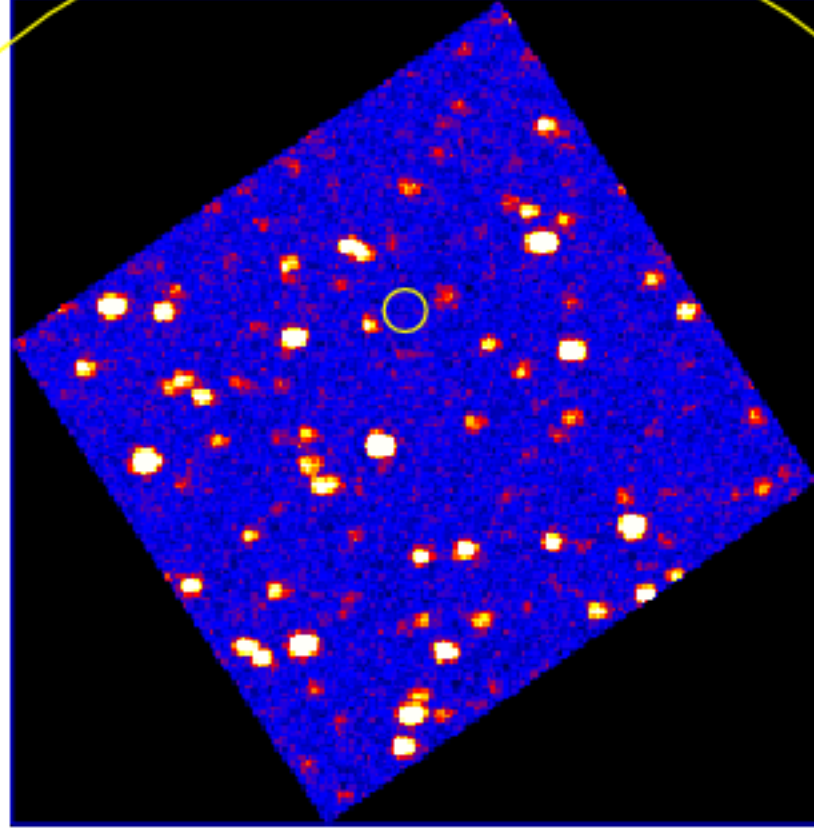

UVOT Finding Chart

OBSID 01163119000 / DATE-OBS 2023-04-05T19:59:48.8

02:30.0

03:00.0

30.0

-47:04:00.0

30.0

05:00.0

30.0

06:00.0

38.0

44.0

50.0

56.0

RA (J2000)