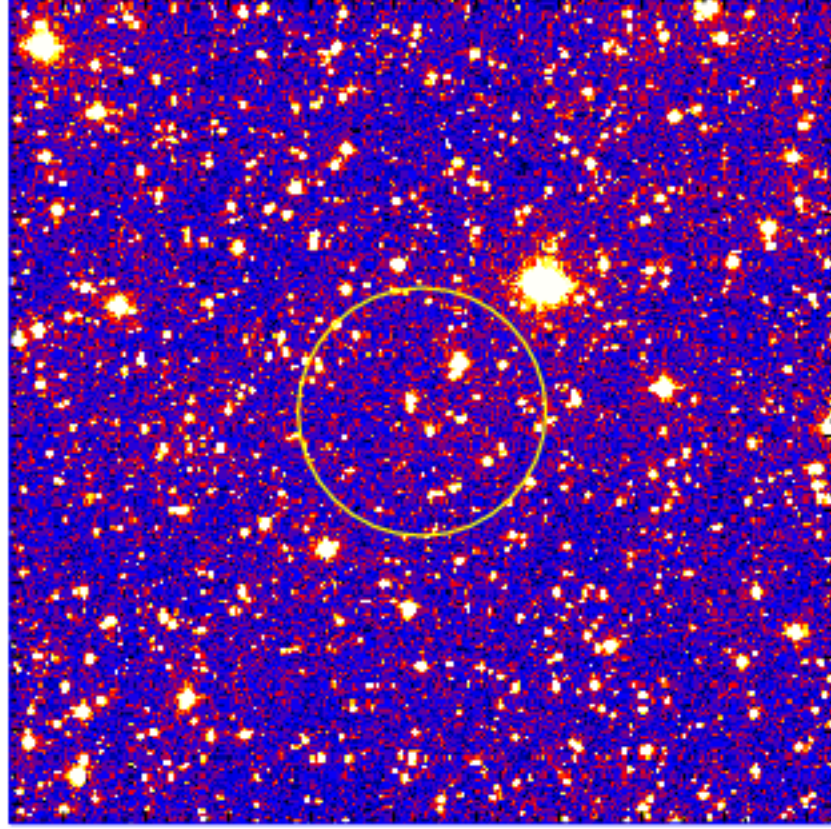

# UVOT Finding Chart

OBSID 01156572000 / DATE-OBS 2023-02-28T06:05:46.2

38:00.0

36:00.0

34:00.0

32:00.0

44:30:00.0

28:00.0