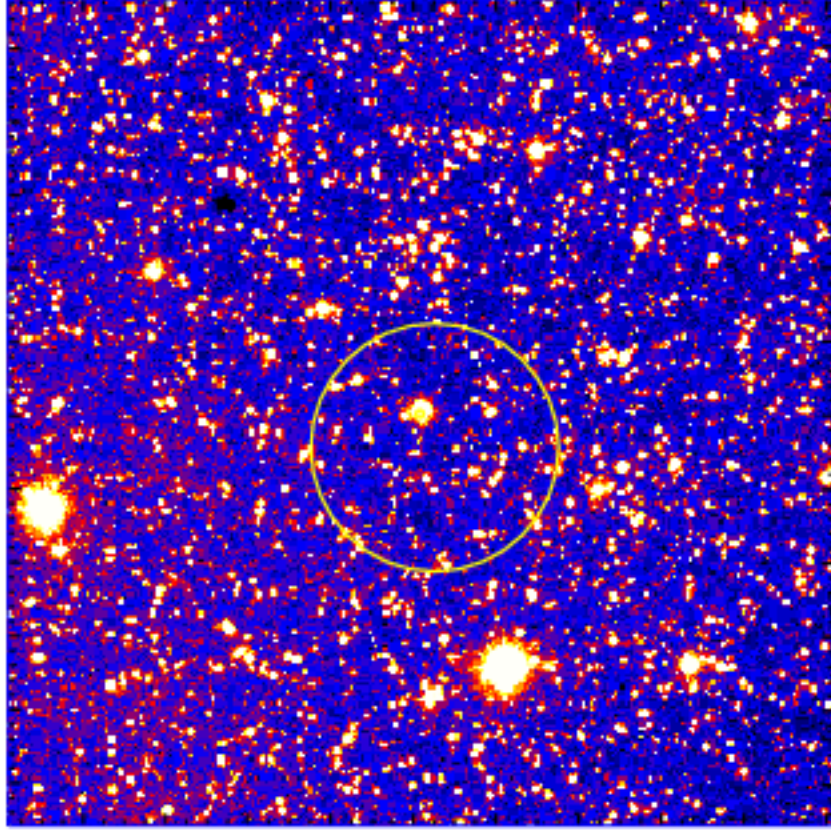

UVOT Finding Chart

OBSID 01150107000 / DATE-OBS 2023-01-21T05:59:08.4

40:00.0
38:00.0
36:00.0
34:00.0
32:00.0
44:30:00.0
28:00.0
26:00.0
24:00.0
22:00.0

30.0 4:41:00.0 40:30.0

RA (J2000)