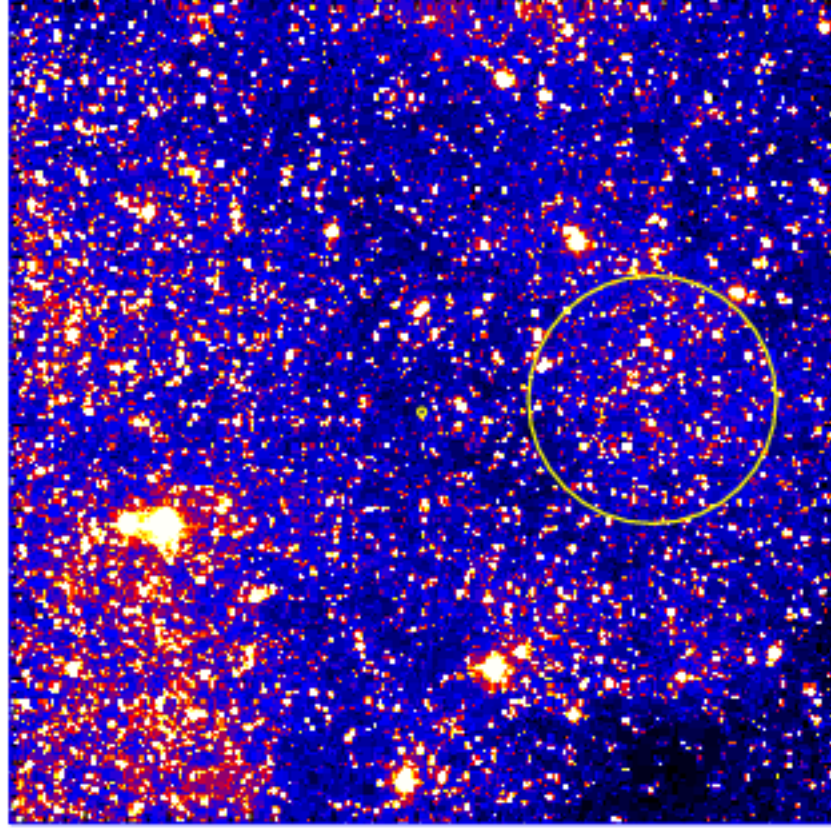

UVOT Finding Chart

OBSID 01143281000 / DATE-OBS 2022-12-04T10:48:31.6

14:00.0
12:00.0
10:00.0
08:00.0
06:00.0
04:00.0
02:00.0
35:00:00.0
58:00.0
34:56:00.0

Dec (J2000)

30.0 19:58:00.0 57:30.0

RA (J2000)

2500 3000 3500 4000 4500 5000 5500