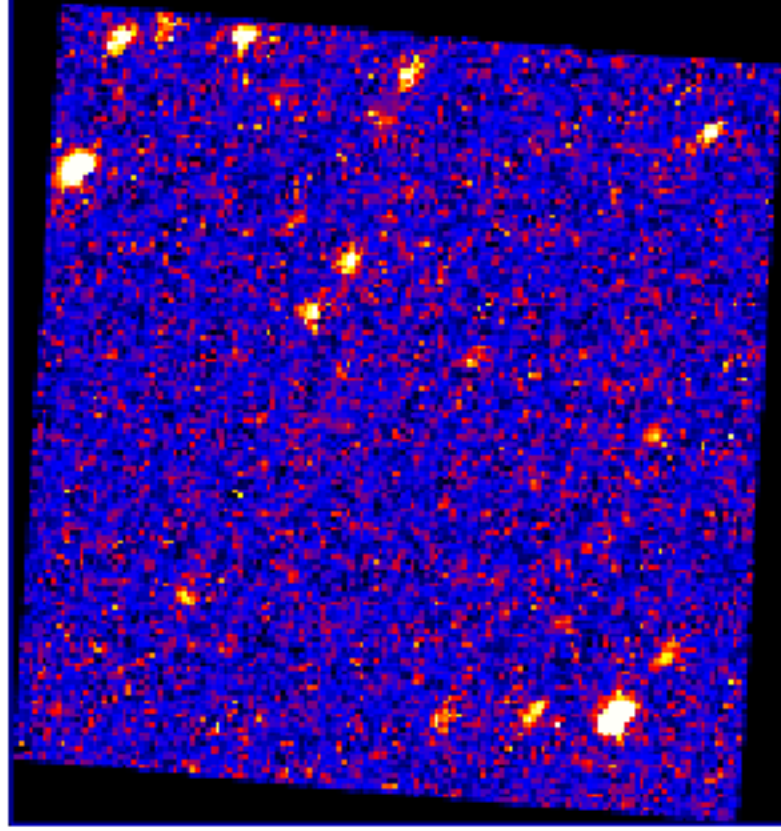

UVOT Finding Chart

OBSID 01141030000 / DATE-OBS 2022-11-20T21:35:08.9

30.0

43:13:00.0

30.0

12:00.0

11:30.0

28.0 24.0 2:45:20.0 16.0