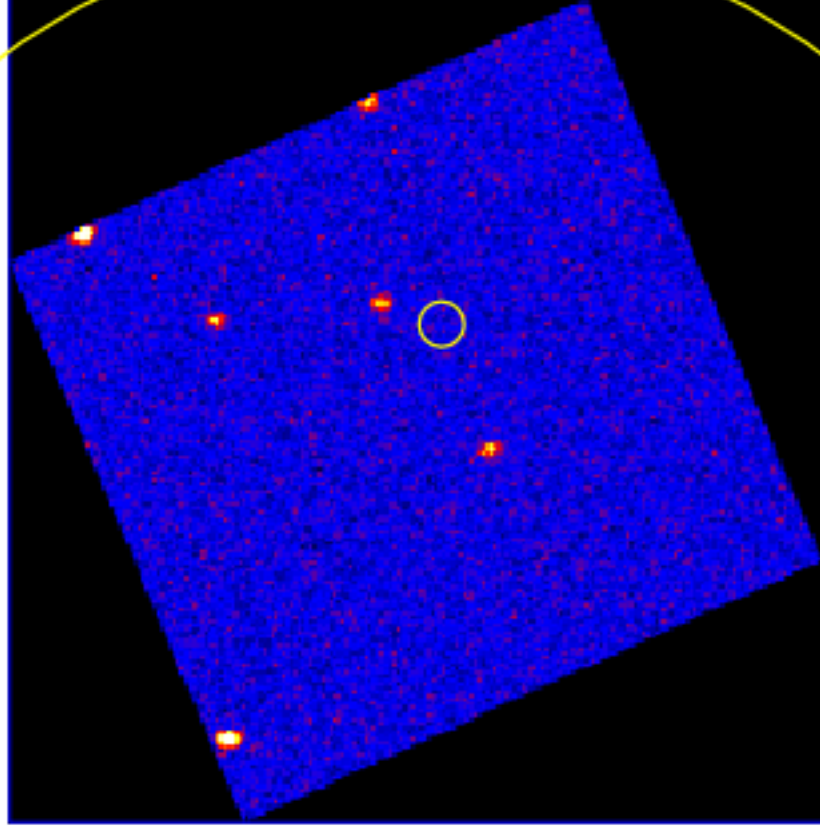

UVOT Finding Chart

OBSID 01125809000 / DATE-OBS 2022-09-30T11:15:21.6

30.0

22:00.0

30.0

21:00.0

30.0

13:20:00.0

19:30.0

4:19:00.0 56.0 52.0 18:48.0

RA (J2000)