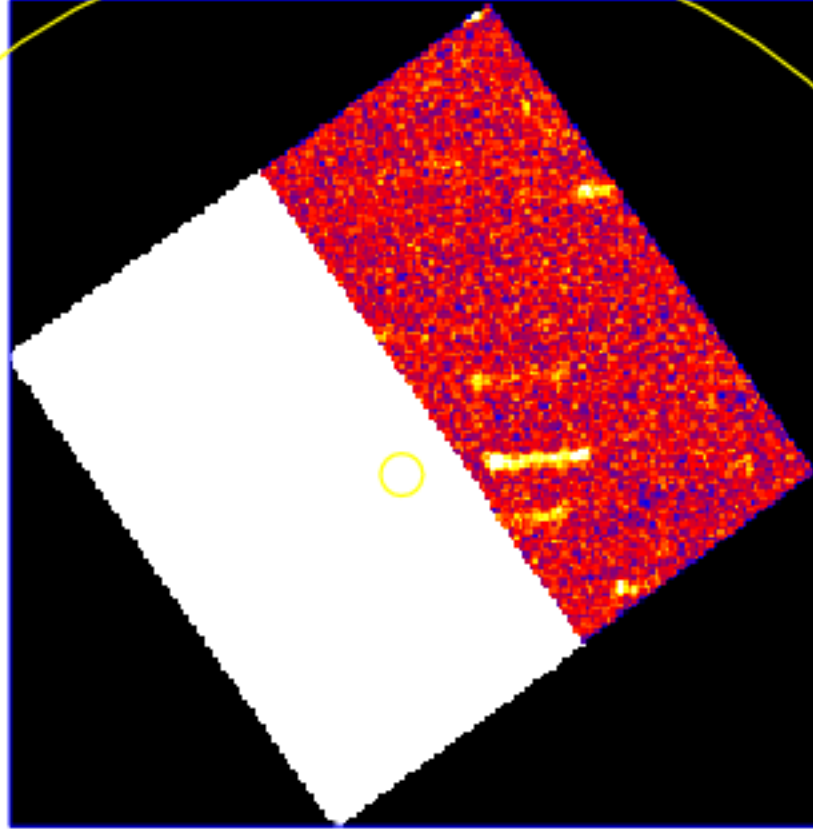

UVOT Finding Chart

OBSID 01125354000 / DATE-OBS 2022-09-26T09:37:40.9

01:00.0

30.0

02:00.0

30.0

-16:03:00.0

30.0