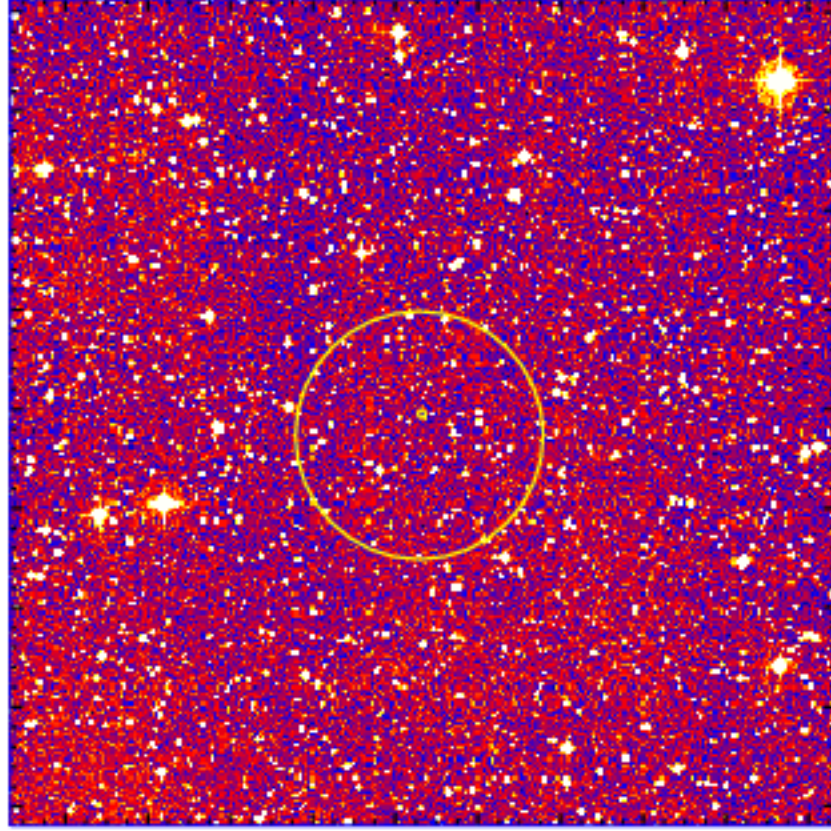

UVOT Finding Chart

OBSID 01125354000 / DATE-OBS 2022-09-26T09:37:40.9

-15:54:00.0

56:00.0

58:00.0

-16:00:00.0

02:00.0

04:00.0

06:00.0

08:00.0

10:00.0

12:00.0

40.0 20.0 16:20:00.0 40.0 19:20.0

RA (J2000)

4500

5000

5500

6000

6500

7000