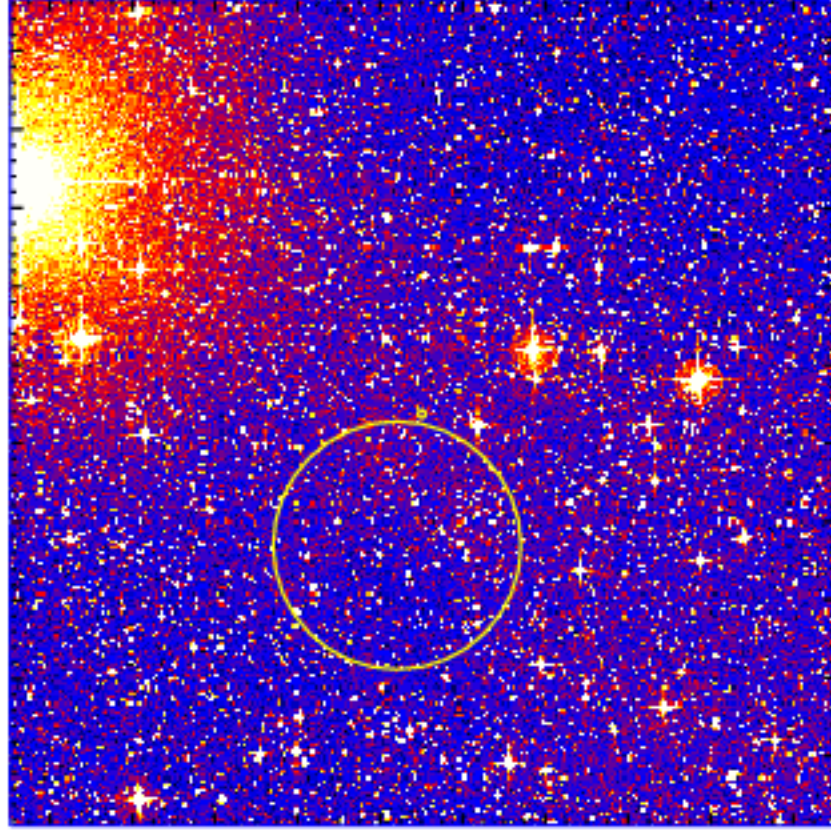

# UVOT Finding Chart

OBSID 01125106000 / DATE-OBS 2022-09-23T11:24:30.8

34:00.0  
36:00.0  
38:00.0  
-40:40:00.0  
42:00.0  
44:00.0  
46:00.0  
48:00.0  
50:00.0  
52:00.0

Dec (J2000)

9:03:00.0 30.0 02:00.0

RA (J2000)

3000

3500

4000

4500

5000