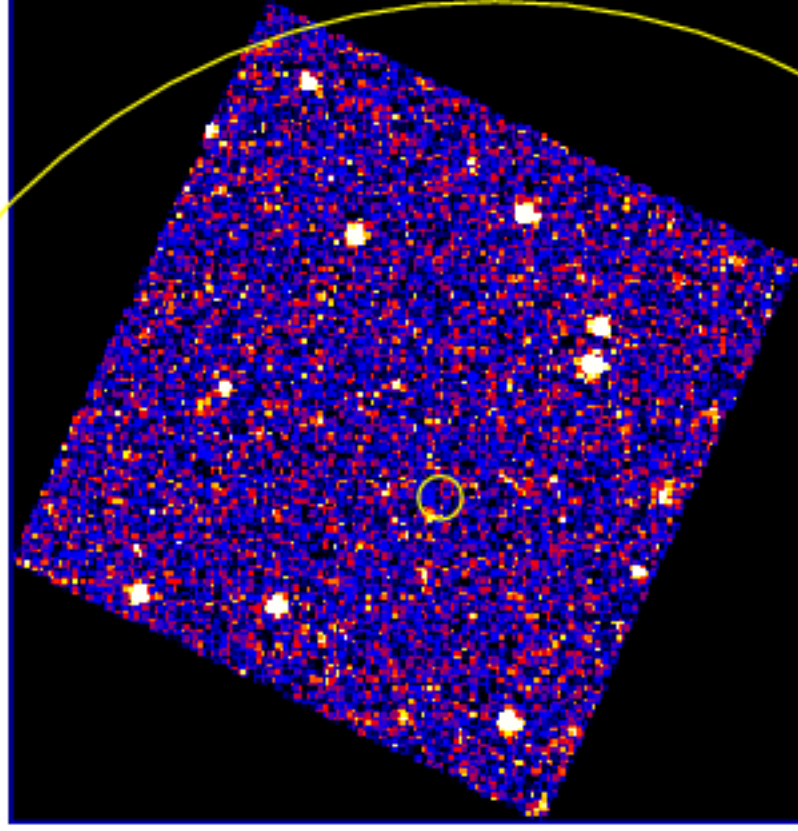

# UVOT Finding Chart

OBSID 01121751000 / DATE-OBS 2022-08-26T12:10:11.4

46.0 13:45:40.0 34.0 28.0

RA (J2000)

01:00.0

30.0

-44:02:00.0

30.0

03:00.0

30.0

04:00.0

0.5

1

1.5

2

2.5