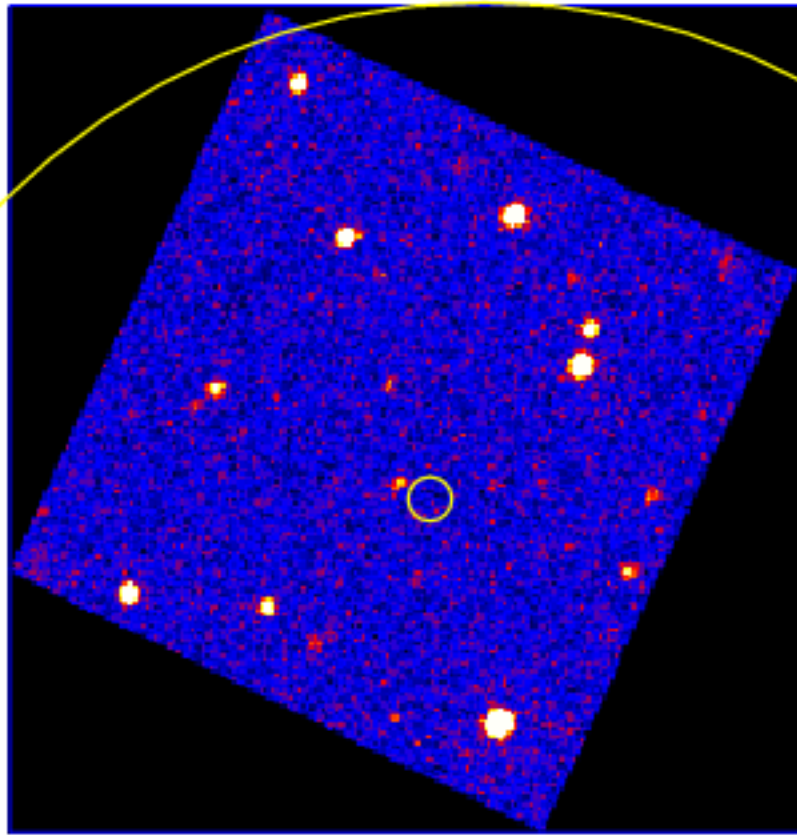

UVOT Finding Chart

OBSID 01121751000 / DATE-OBS 2022-08-26T12:00:54.4

01:00.0

30.0

-44:02:00.0

30.0

03:00.0

30.0