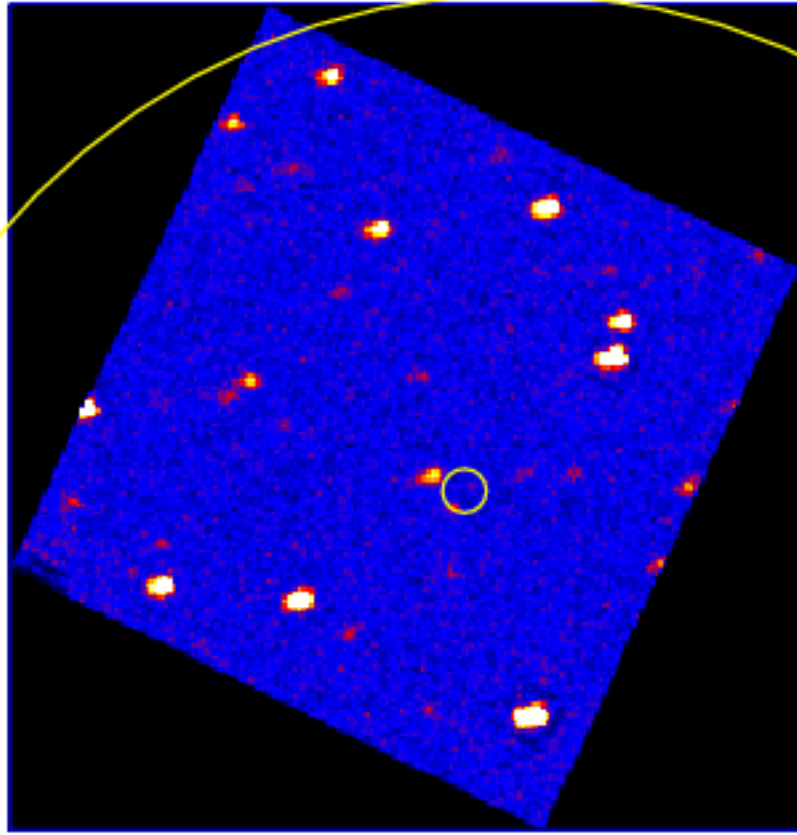

UVOT Finding Chart

OBSID 01121751000 / DATE-OBS 2022-08-26T11:57:22.2

00:30.0

01:00.0

30.0

-44:02:00.0

30.0

03:00.0