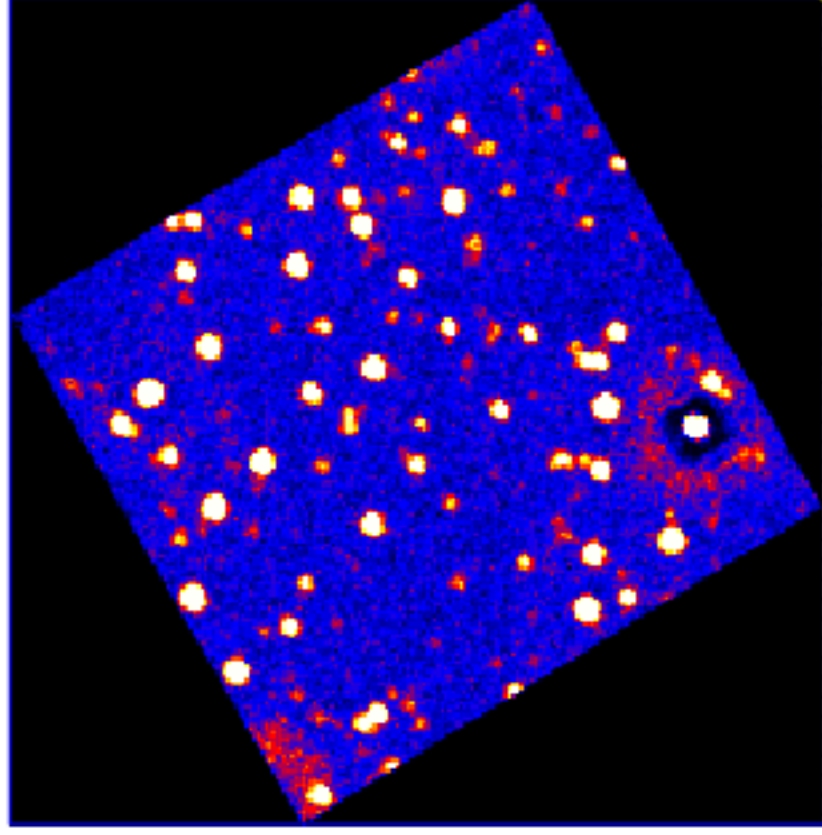

# UVOT Finding Chart

OBSID 01118357000 / DATE-OBS 2022-07-30T15:51:16.0

28:30.0

29:00.0

30.0

Dec (J2000)

-69:30:00.0

30.0