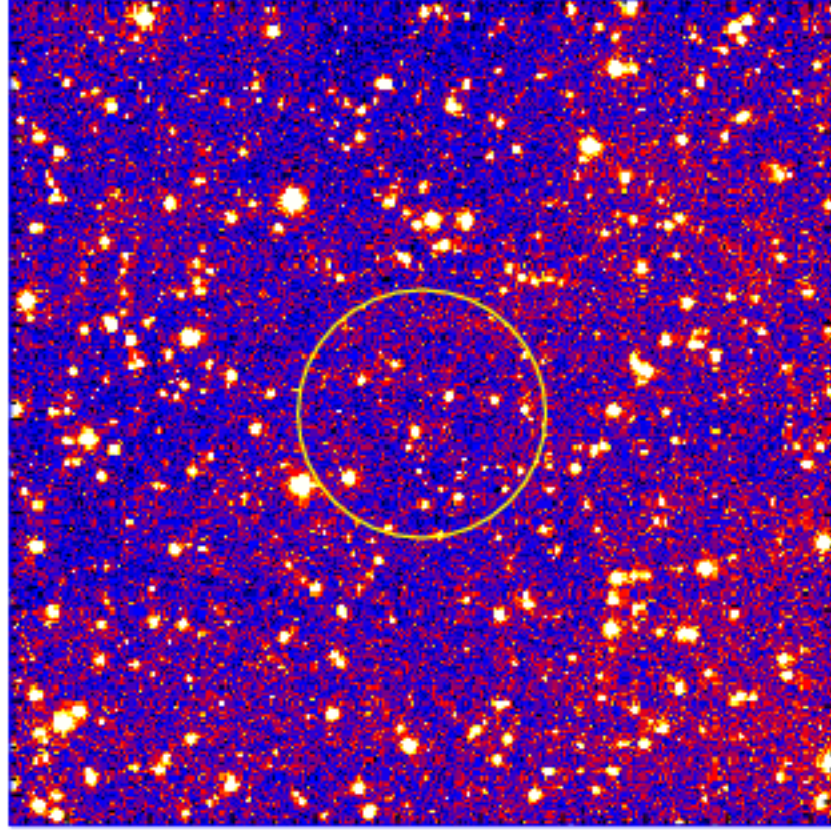

# UVOT Finding Chart

OBSID 01115156000 / DATE-OBS 2022-07-08T05:21:11.8

20:00.0  
18:00.0  
16:00.0  
14:00.0  
12:00.0  
72:10:00.0  
08:00.0  
06:00.0  
04:00.0  
02:00.0

6:54:30.0      6:53:00.0      6:51:30.0