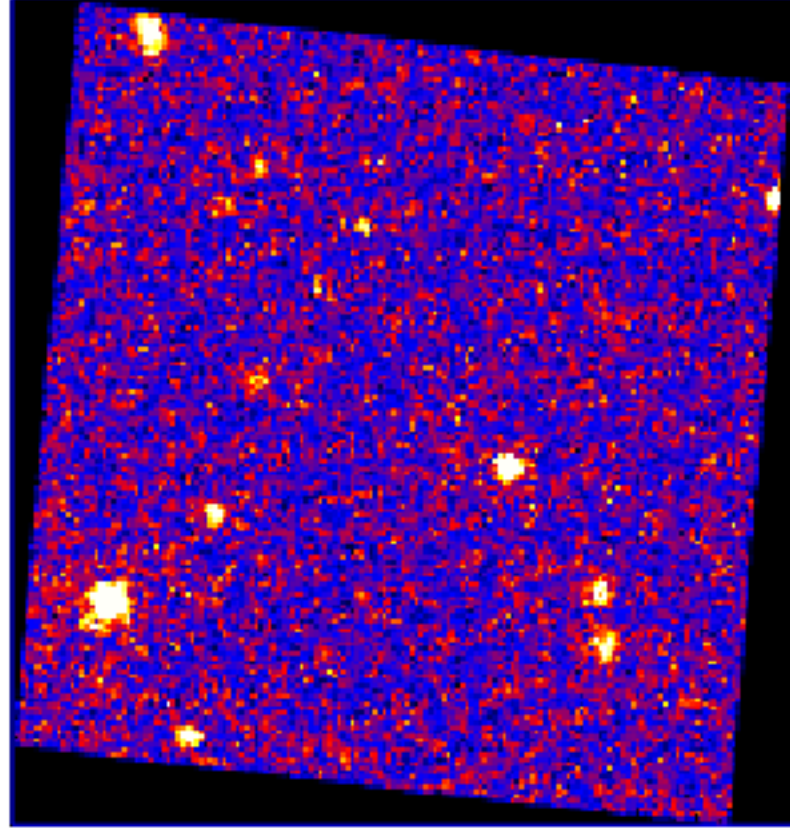

UVOT Finding Chart

OBSID 01114034000 / DATE-OBS 2022-07-01T05:07:52.7

30.0

55:26:00.0

30.0

25:00.0

24:30.0

16:10:00.0 54.0 09:48.0