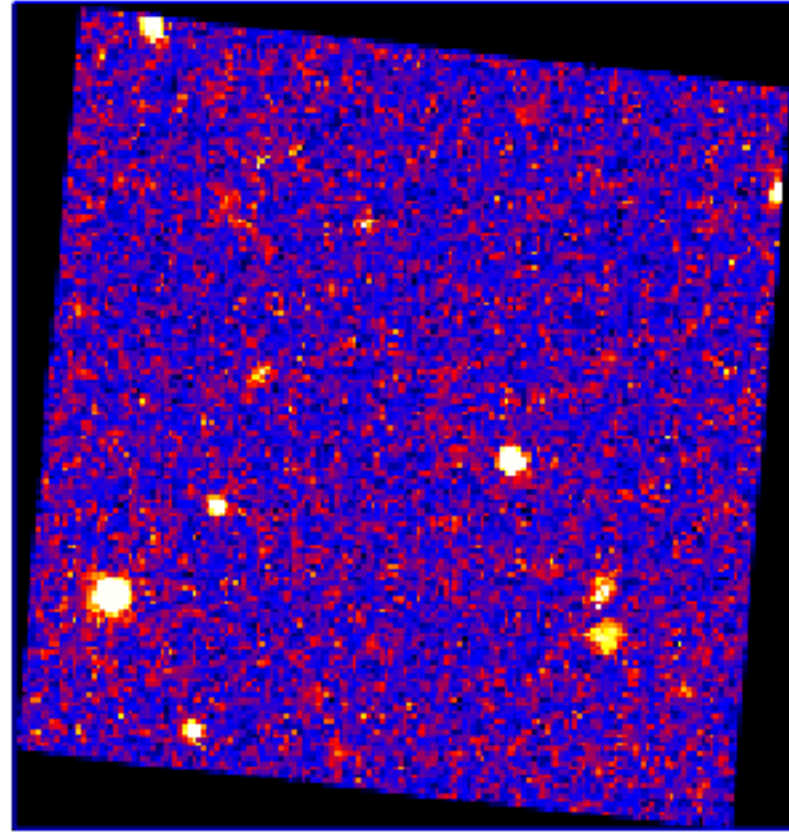

# UVOT Finding Chart

OBSID 01114034000 / DATE-OBS 2022-07-01T04:56:22.6

27:00.0

30.0

55:26:00.0

30.0

25:00.0

24:30.0