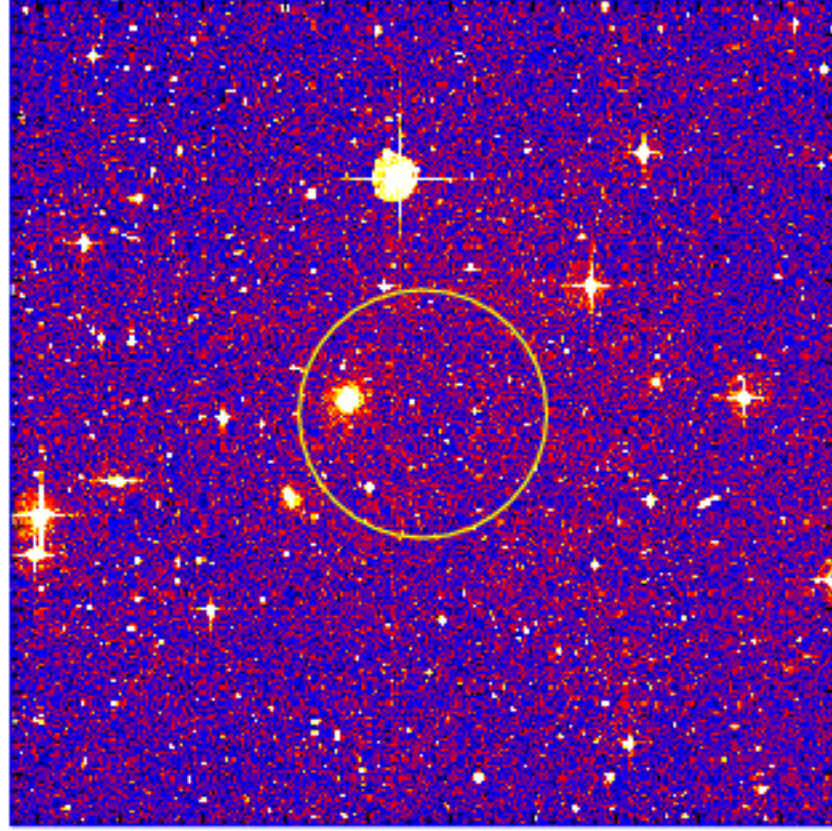

UVOT Finding Chart

OBSID 0111009000 / DATE-OBS 2022-06-11T18:04:53.1

08:00.0

10:00.0

12:00.0

14:00.0

16:00.0

18:00.0

-37:20:00.0

22:00.0

24:00.0

26:00.0

40.0 20.0 4:26:00.0 40.0 25:20.0

RA (J2000)

3500

4000

4500

5000

5500