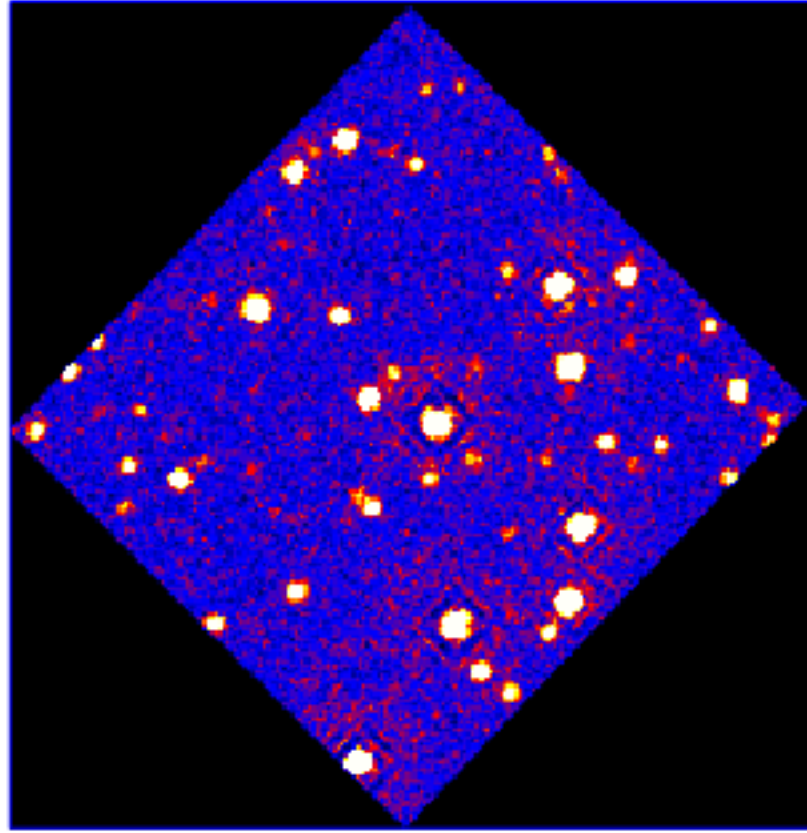

UVOT Finding Chart

OBSID 01104343000 / DATE-OBS 2022-04-27T21:15:34.7

13:30.0

14:00.0

30.0

-56:15:00.0

30.0

16:00.0