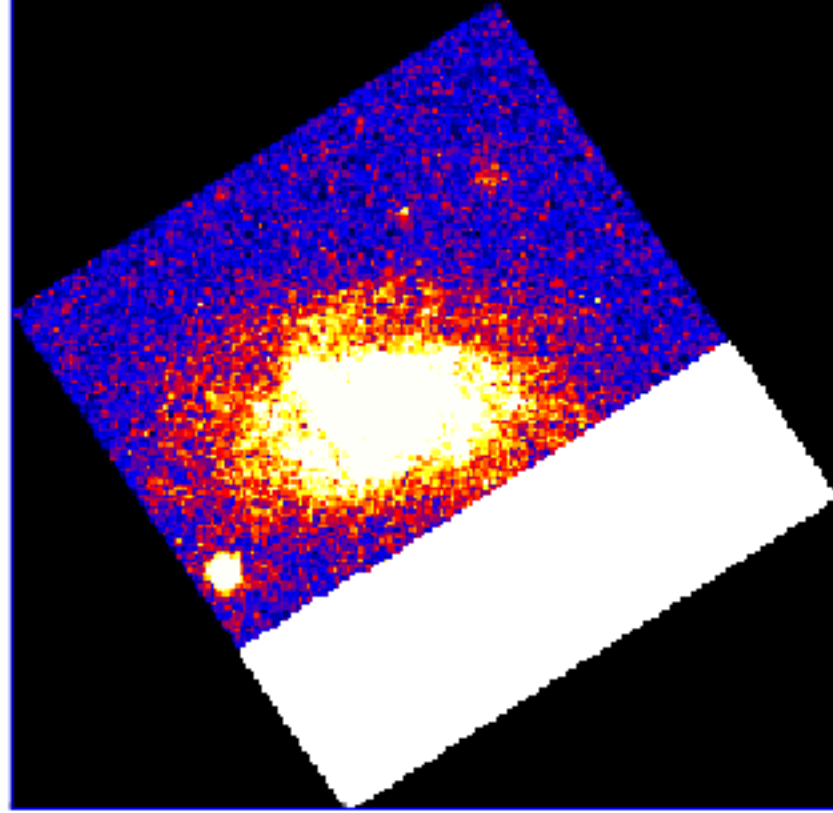

# UVOT Finding Chart

OBSID 00015108003 / DATE-OBS 2022-04-04T07:44:37.7

33:00.0

30.0

32:00.0

30.0

31:00.0

30.0

63:30:00.0

29:30.0

50.0

12:34:40.0

30.0

20.0

RA (J2000)