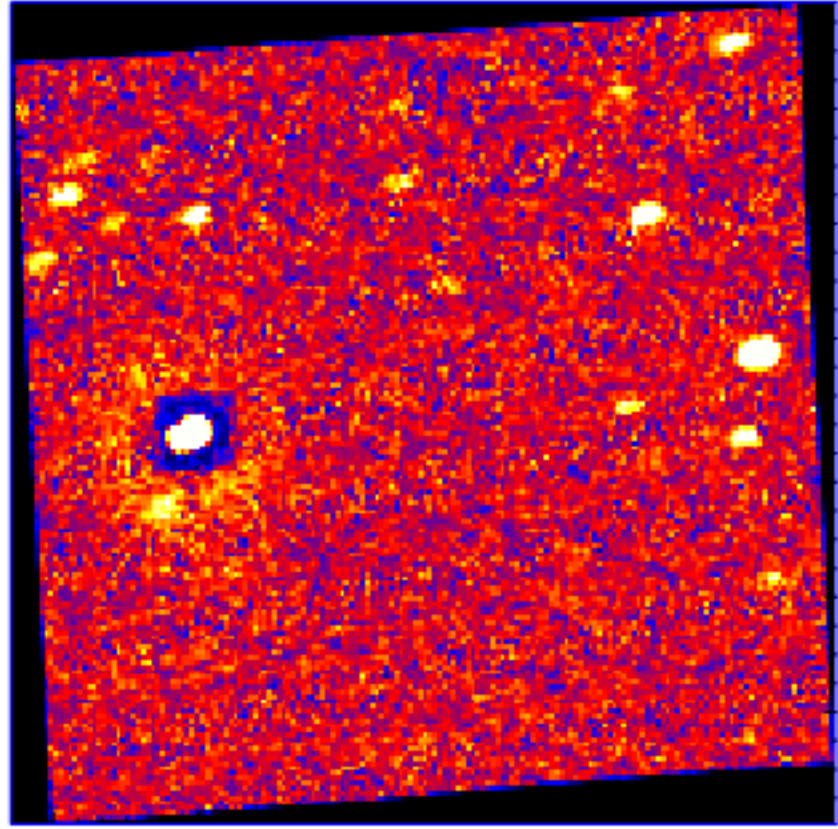

UVOT Finding Chart

OBSID 01095215000 / DATE-OBS 2022-03-05T17:03:58.6

41:30.0

42:00.0

30.0

-37:43:00.0

30.0

44:00.0

24.0 7:10:20.0 16.0 12.0

RA (J2000)