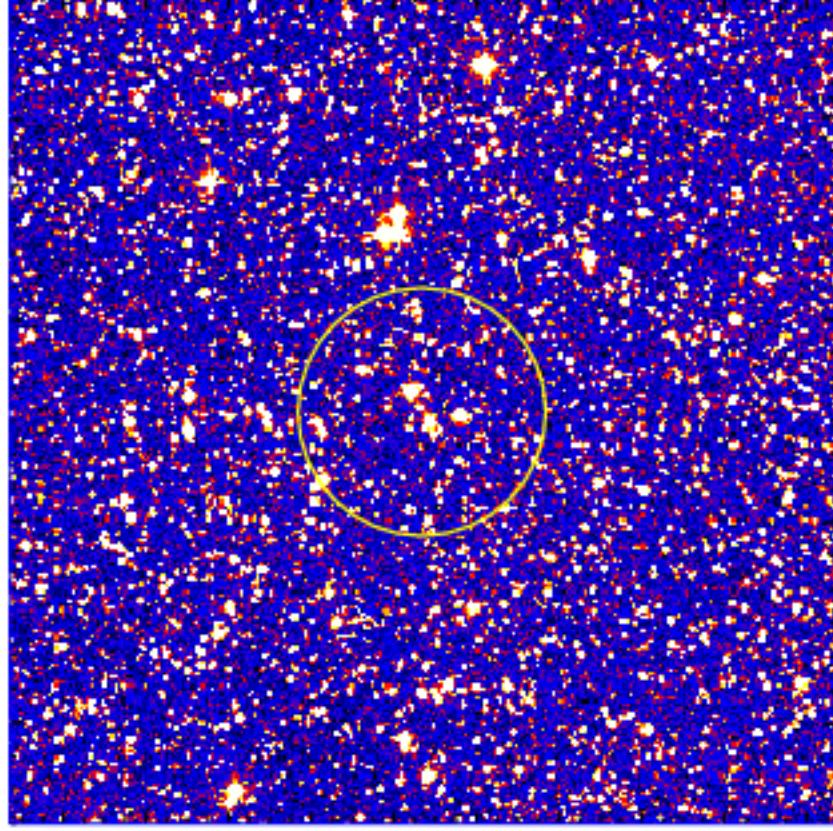

UVOT Finding Chart

OBSID 0109495000 / DATE-OBS 2022-03-02T16:41:52.0

32:00.0

30:00.0

28:00.0

26:00.0

24:00.0

22:00.0