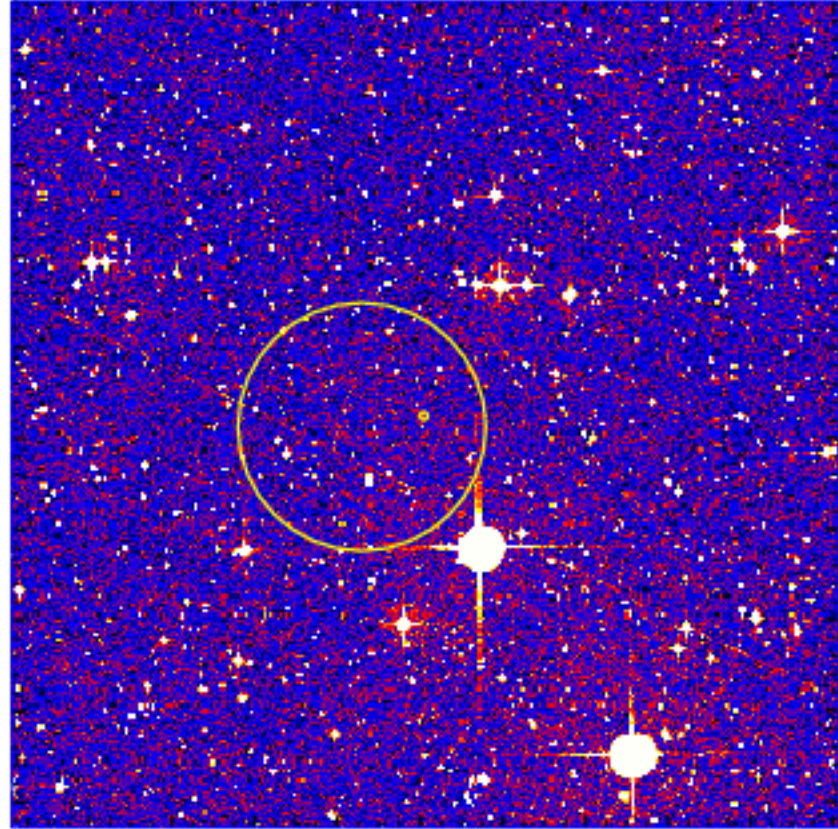

UVOT Finding Chart

OBSID 01093592000 / DATE-OBS 2022-01-17T16:24:40.5

Dec (J2000)
18:00.0
20:00.0
22:00.0
24:00.0
26:00.0
28:00.0
-28:30:00.0
32:00.0
34:00.0
36:00.0

07:00.0 30.0 6:06:00.0

RA (J2000)