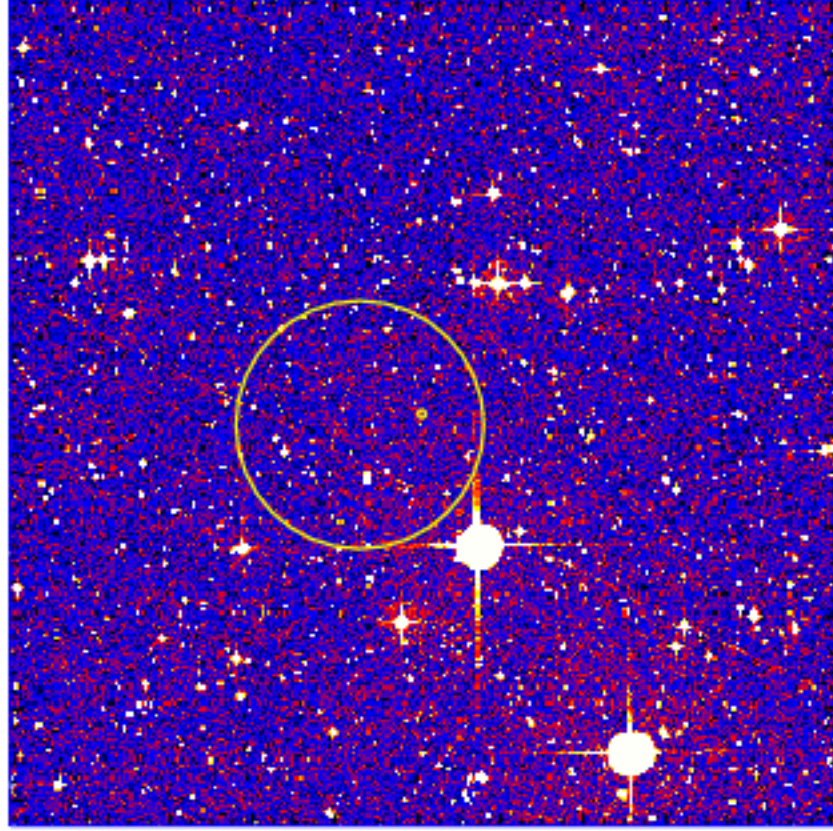

UVOT Finding Chart

OBSID 01093592000 / DATE-OBS 2022-01-17T16:22:01.6

18:00.0
20:00.0
22:00.0
24:00.0
26:00.0
28:00.0
-28:30:00.0
32:00.0
34:00.0
36:00.0

07:00.0 30.0 6:06:00.0

RA (J2000)

4000

4500

5000