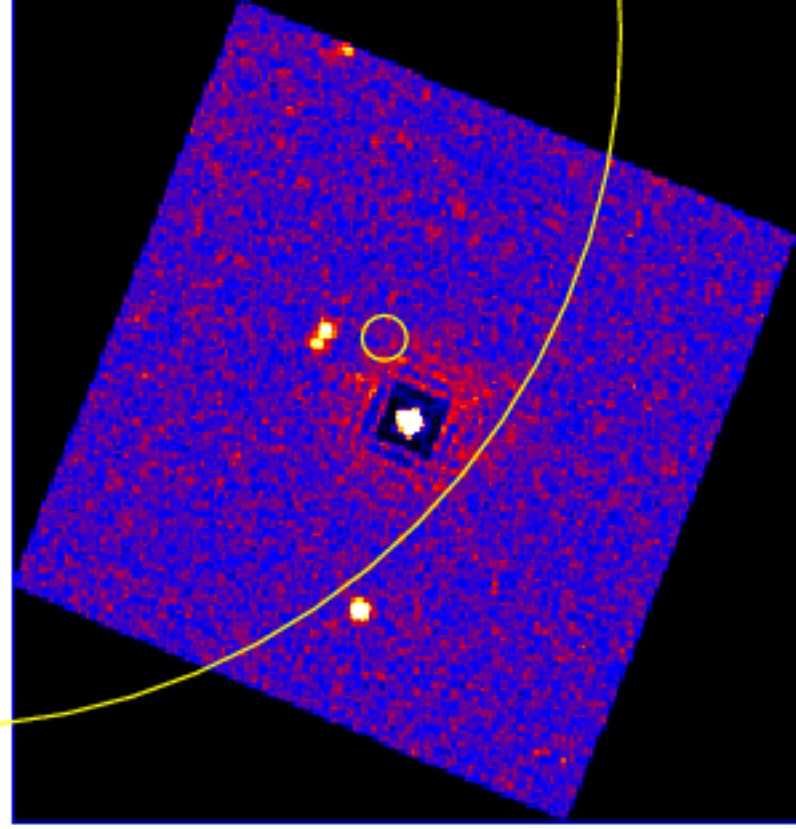

UVOT Finding Chart

OBSID 01091101000 / DATE-OBS 2021-12-27T23:47:06.6

42:30.0

43:00.0

30.0

-2:44:00.0

30.0

45:00.0