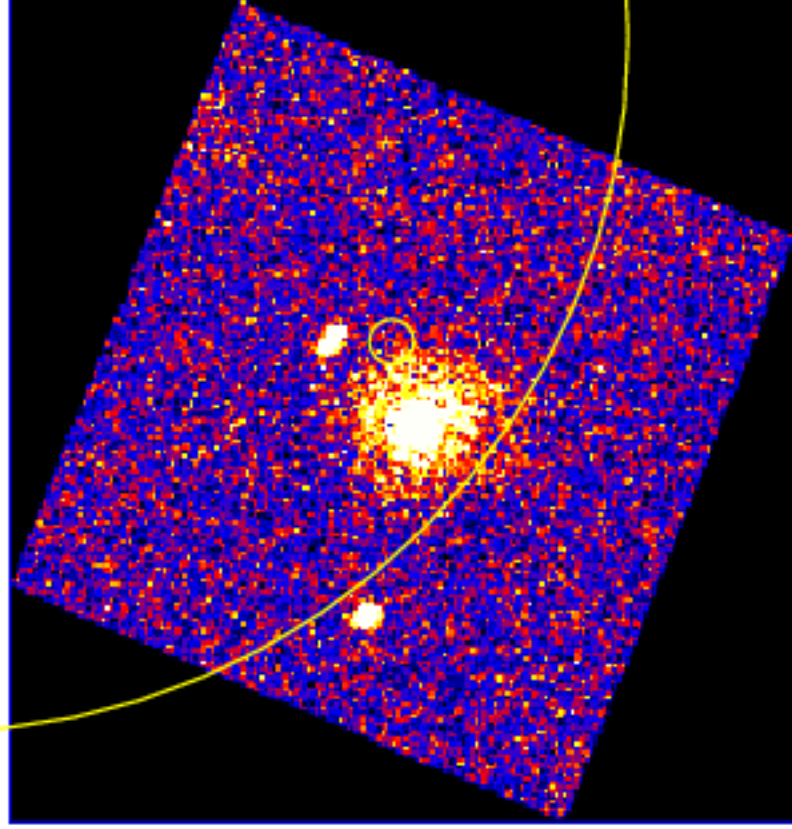

UVOT Finding Chart

OBSID 01091101000 / DATE-OBS 2021-12-27T23:37:29.3

8:48:40.0 36.0 32.0

RA (J2000)