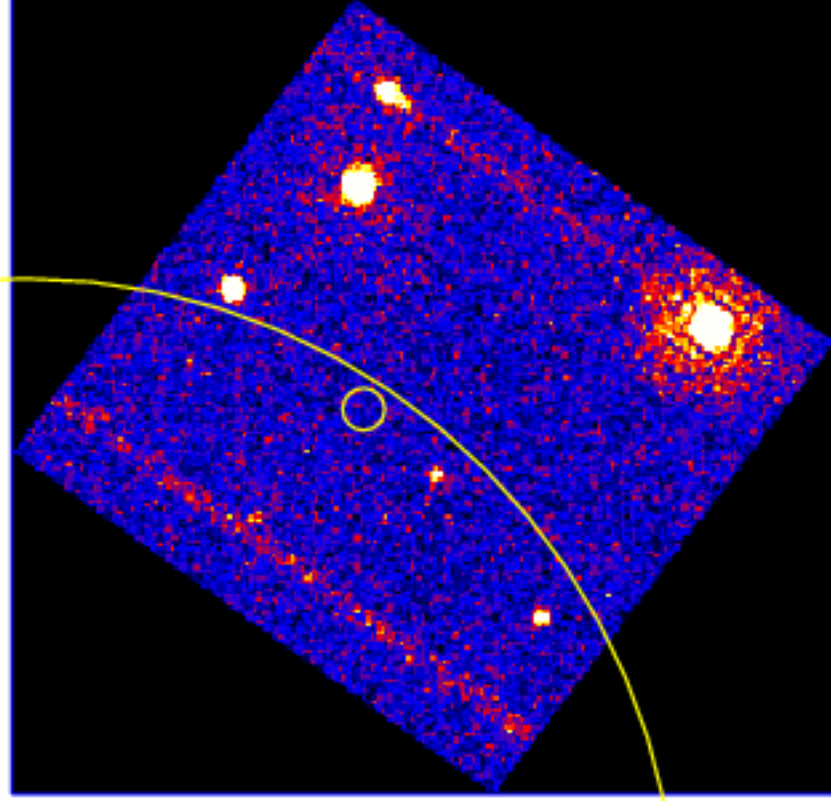

UVOT Finding Chart

OBSID 01090472000 / DATE-OBS 2021-12-21T20:53:44.5

56:00.0

30.0

0:55:00.0

30.0

54:00.0

30.0

53:00.0

42.0

38.0

34.0

5:15:30.0

RA (J2000)

2

4