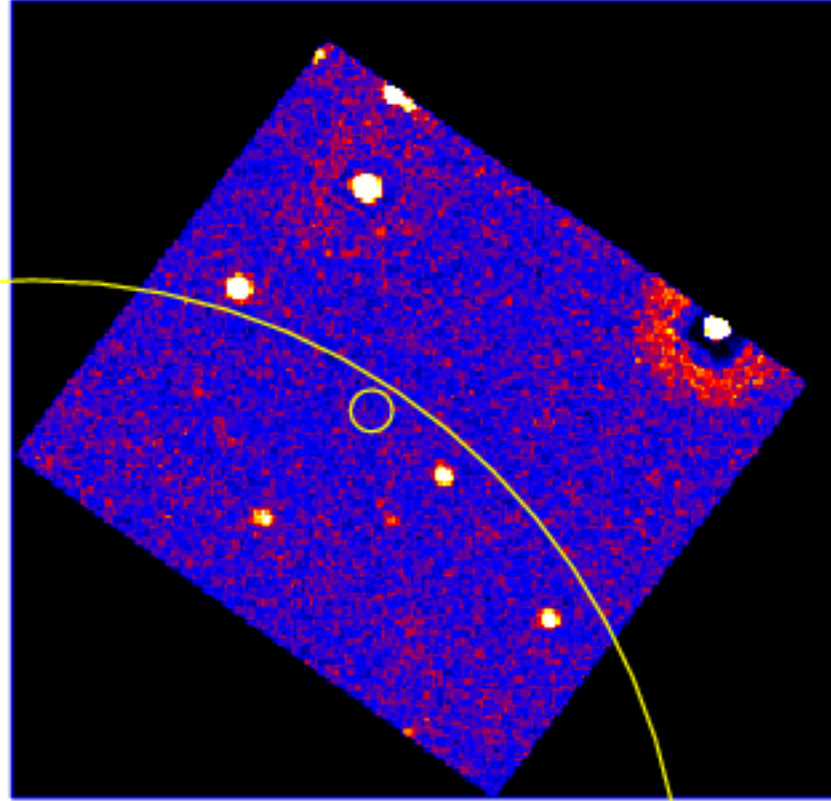

UVOT Finding Chart

OBSID 01090472000 / DATE-OBS 2021-12-21T20:50:12.5

56:00.0

30.0

0:55:00.0

30.0

54:00.0

30.0

53:00.0

42.0

38.0

34.0

5:15:30.0

RA (J2000)

0

5