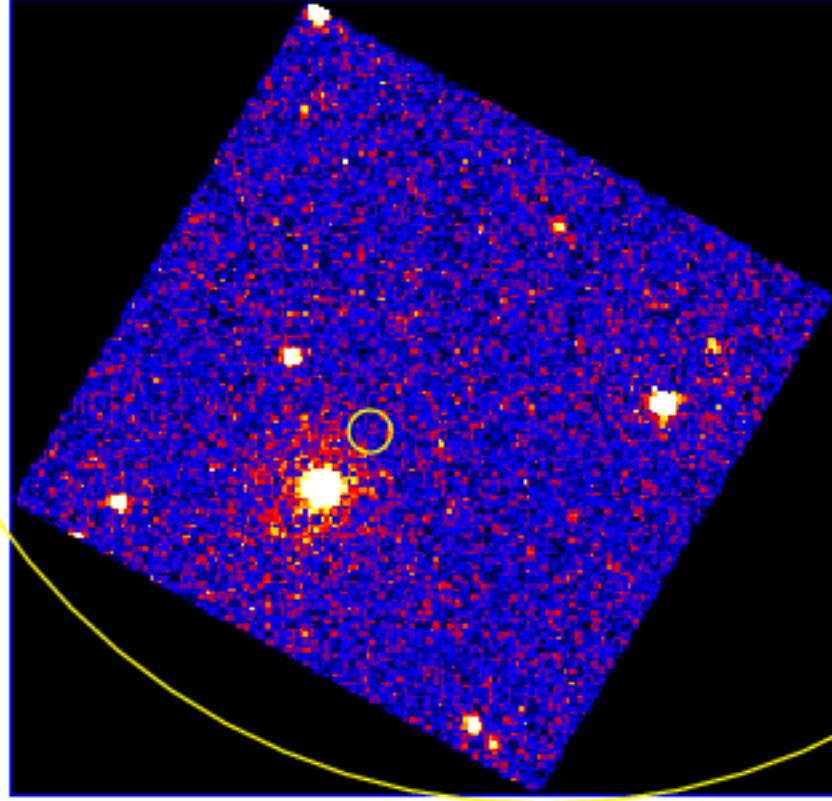

UVOT Finding Chart

OBSID 01085430000 / DATE-OBS 2021-11-29T09:56:31.0

30.0

48:00.0

30.0

31:47:00.0

30.0

46:00.0

45:30.0

24.0 18:18:20.0 16.0 12.0

RA (J2000)

0 1 2 3 4 5 6 7 8 9