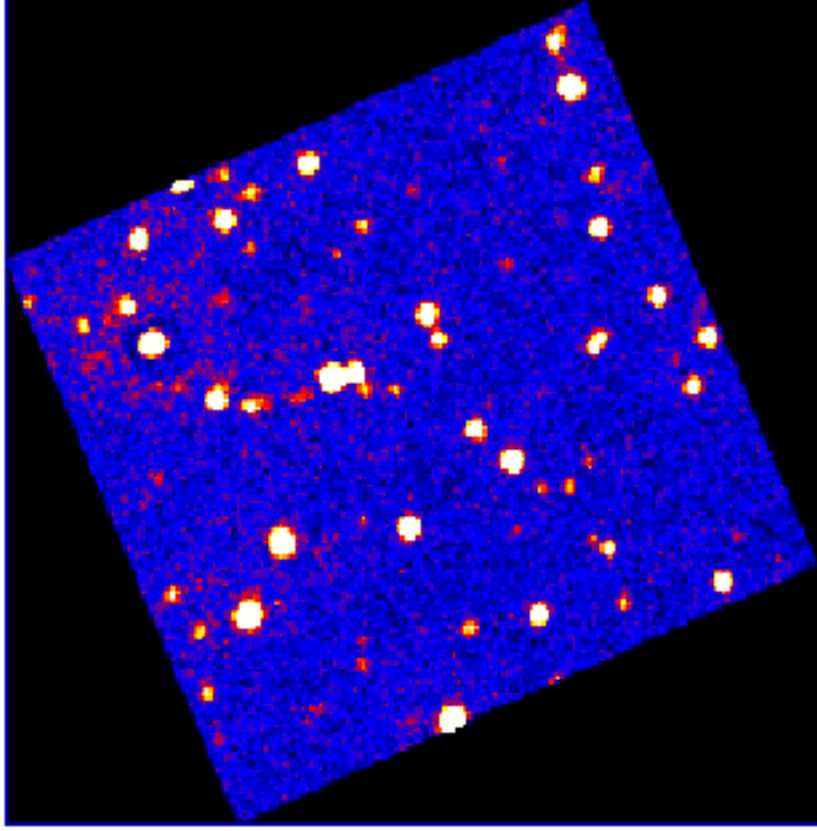

UVOT Finding Chart

OBSID 01078701000 / DATE-OBS 2021-10-10T10:44:41.2

51:00.0

30.0

29:50:00.0

30.0

49:00.0

30.0

48:00.0

24.0 19:08:20.0 16.0 12.0

RA (J2000)

35

30

25

20

15