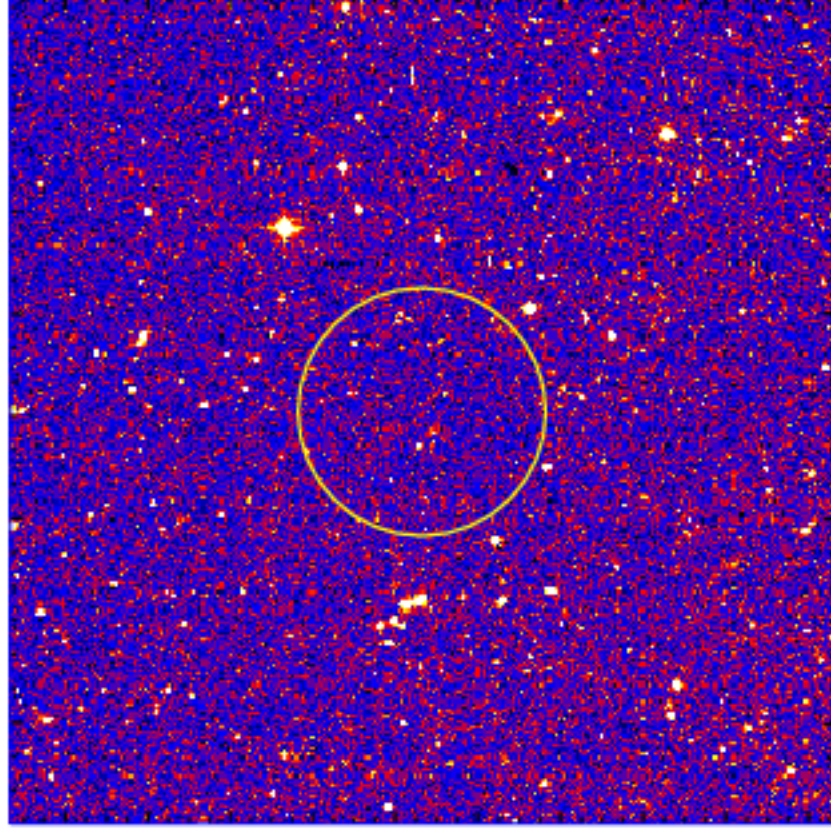

UVOT Finding Chart

OBSID 01075565000 / DATE-OBS 2021-09-30T02:49:43.6

46:00.0

44:00.0

42:00.0

48:40:00.0

38:00.0

36:00.0