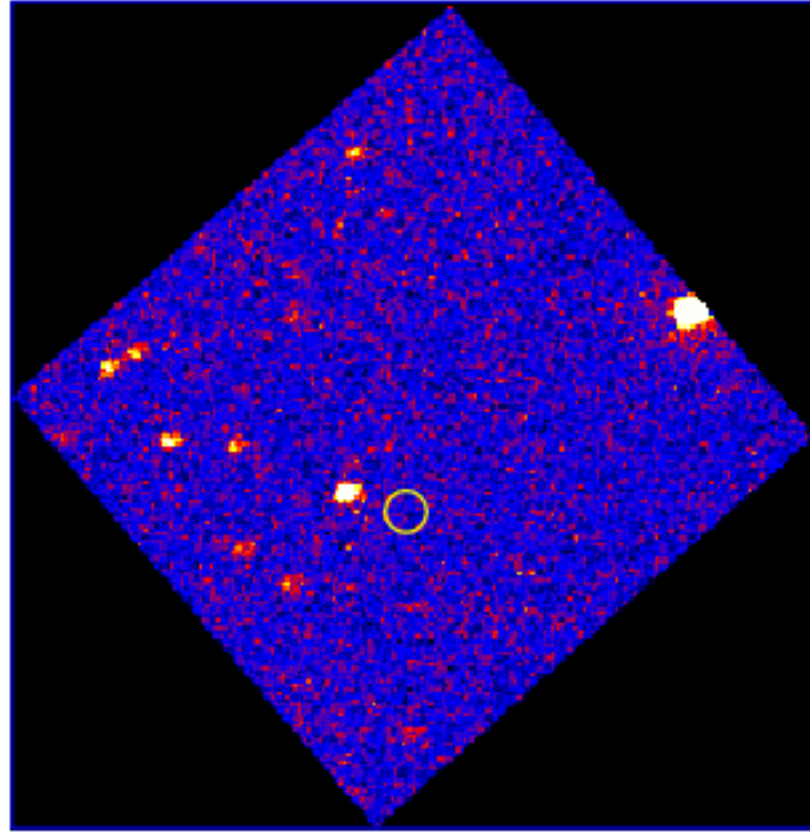

UVOT Finding Chart

OBSID 01073821000 / DATE-OBS 2021-09-18T08:01:01.8

31:00.0

30.0

-45:32:00.0

30.0

33:00.0

30.0

34:00.0

16:42:00.0

54.0

48.0

41:42.0

RA (J2000)

2

4