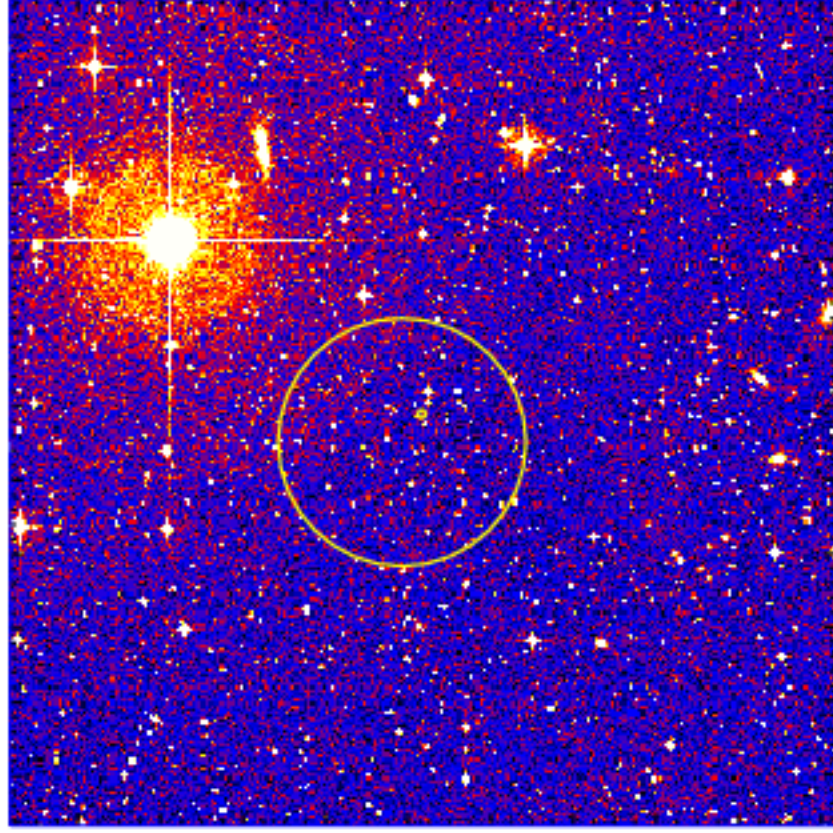

UVOT Finding Chart

OBSID 01071993000 / DATE-OBS 2021-09-05T00:15:46.0

18:00.0

20:00.0

22:00.0

24:00.0

26:00.0

28:00.0

-44:30:00.0

32:00.0

34:00.0

36:00.0

37:00.0

20:36:00.0

35:30.0

RA (J2000)

4000

4500

5000

5500