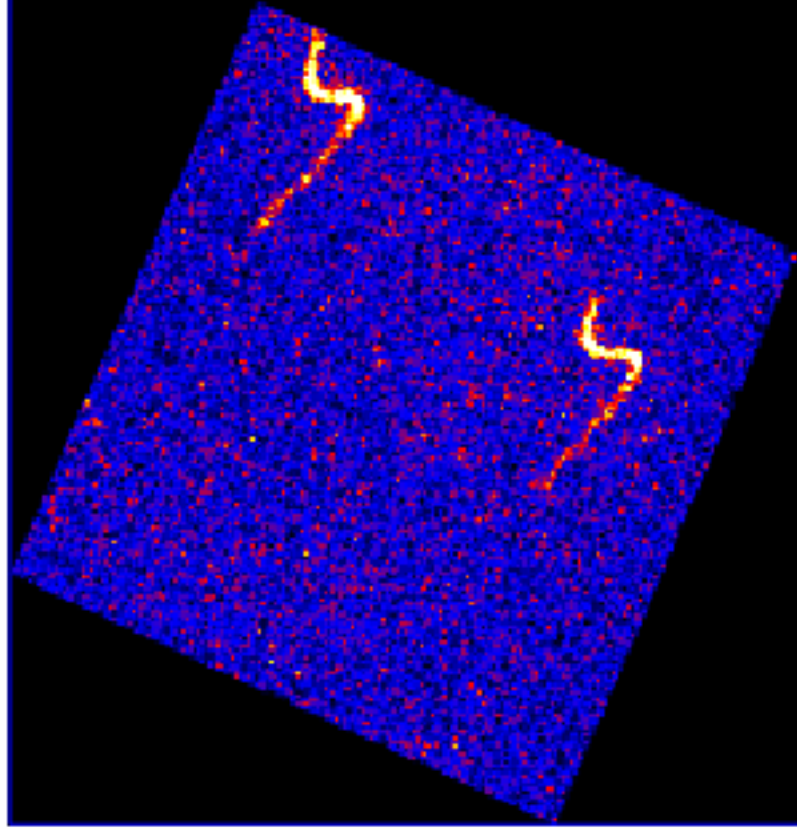

UVOT Finding Chart

OBSID 01071769000 / DATE-OBS 2021-09-03T14:16:37.4

30.0

58:00.0

30.0

34:57:00.0

30.0

56:00.0

55:30.0

22.0 18.0 14.0 10.0 6.0 2.0

RA (J2000)

2

4

6

8

10