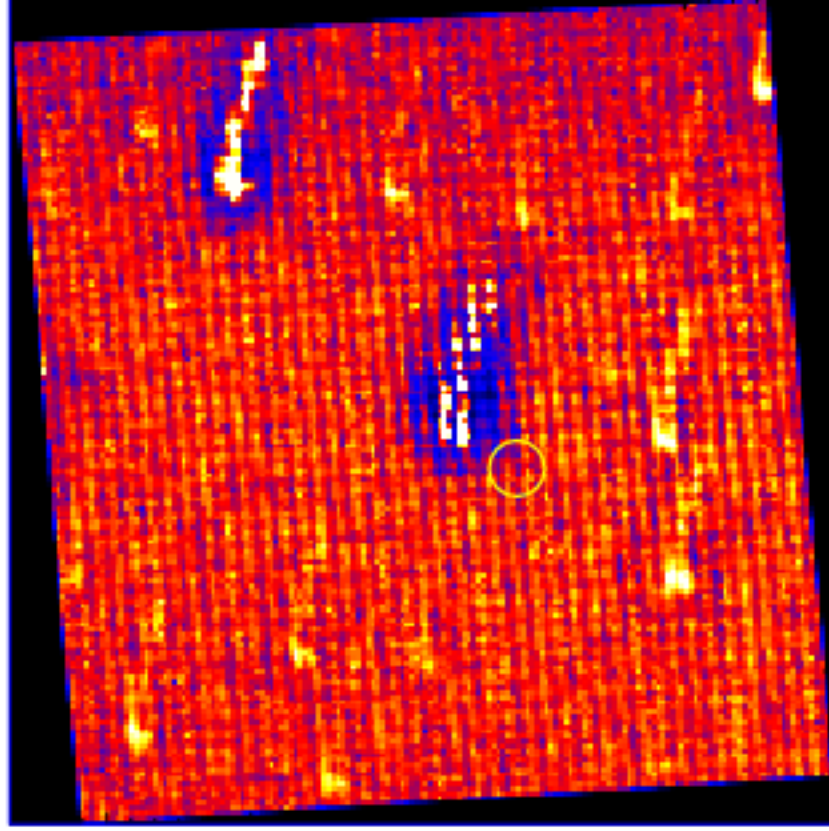

UVOT Finding Chart

OBSID 01071765000 / DATE-OBS 2021-09-03T13:57:10.8

39:30.0

-62:40:00.0

Dec (J2000)

30.0

41:00.0

30.0

42:00.0

12:24:40.0 30.0

RA (J2000)

20

40

60

80

100