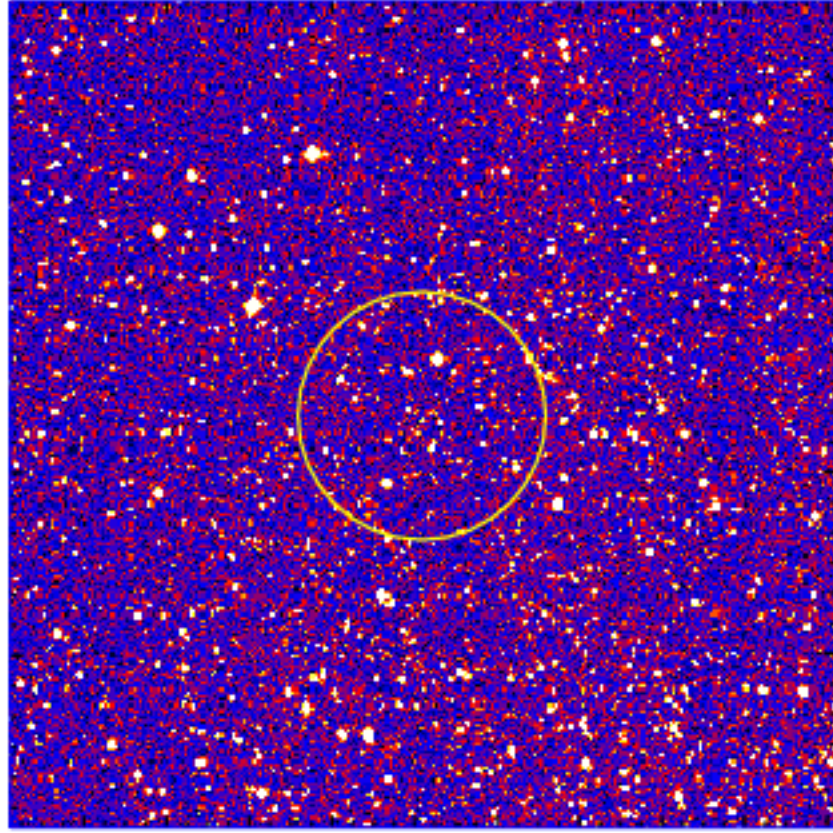

UVOT Finding Chart

OBSID 01070298000 / DATE-OBS 2021-08-25T07:08:33.8

-53:56:00.0

58:00.0

-54:00:00.0

02:00.0

04:00.0

06:00.0